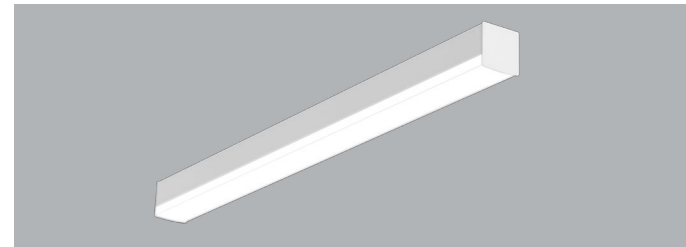

LMEZ 3 SQUARE - DROP-LENS

LED - Suspended Direct Luminaire with Drop-Rectangular Lens

Project:	Catalogue #:	Type:
Notes:		

Product Description

The LMEZ3 Square with drop-lens is a premium-grade, LED luminaire designed for indoor applications where direct linear lighting is desired. This luminaire provides general illumination in both the horizontal and vertical planes and is suitable for individual. The LMEZ3 Square offers simple elegance, uniform illumination, and visual comfort for office, retail, grocery, education, aisle, hospitality applications, and more.

Featured Options

- Available in 24", 48" 72" and 96" lengths
- High Lumen Output (1500 Lumens/FT)
- Tunable white (2700 - 6500K)
- Emergency lighting battery pack
- 80+ and 90+ CRI

Optical System

Precision formed rectangular frosted diffuser offers high levels of efficiency and visual comfort.

Approvals

- ETL Listed.
- Suitable for Damp Location

Pending

Dimensions

Size	A	B	C
24	22 1/4"	3"	3"
48	44 1/4"		
72	66 3/8"		
96	88 1/2"		

View page 2 for mounting option dimensions. Consult installation guide for exact dimensions.