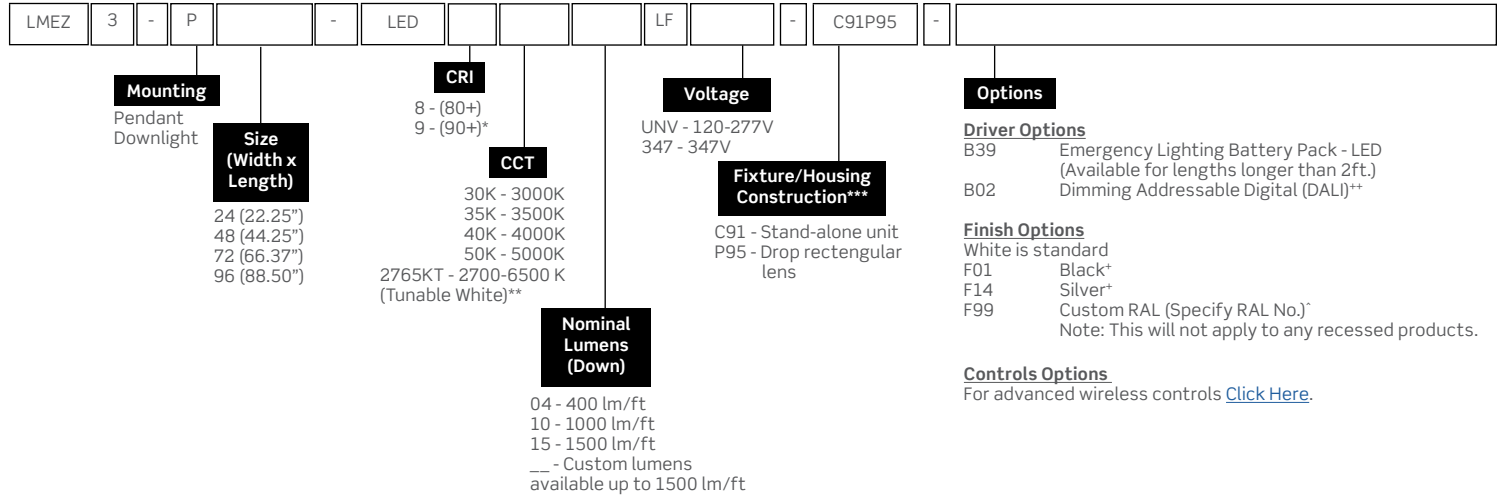

LMEZ 3 SQUARE - DROP-LENS

LED - Suspended Direct Luminaire with Drop-Rectangular Lens

Project:	Catalogue #:	Type:
Notes:		

Order Key

EXAMPLE: LMEZ3-P48-LED835K04LFUNV-C91P95

*90+ CRI reduces lumen output by 20%, Consult factory for lead times and availability.

** When Selecting 2765KT, if a tunable white-compatible control is not selected the luminaire will come standards with two sets of 0-10V wires for dimming and color tuning (see tunable white diagram for details). For compatible control options please consult factory.

***For all stand-alone and configurable units, power feeds, canopies & air craft cables must be ordered separately. See "How to order" section for details.

**Consult factory for availability and lead times.

†Black (F01) reduces lumen output by 40%. Silver Gray (F14) reduces lumen output by 20%. Consult factory for higher lumen options. Black Acrylic Bottom Lens (P114) reduces lumen output by 75%.

^ Minimum order quantity may apply. Consult factory.

Other options may be available, consult factory. Specifications and data subject to change without notice.

Performance Data

Size	Nominal Lumens	Delivered Lumens	Watts	Lumens per Watt
24"	400	866	6.2	139
	1000	2012	15.0	134
	1500	3020	23.7	128
48"	400	1664	11.6	143
	1000	4024	29.2	138
	1500	6040	46.3	130
72"	400	2496	17.5	143
	1000	6035	43.9	138
	1500	9061	69.4	130
96"	400	3259	22.8	143
	1000	8047	58.5	138
	1500	12081	92.6	130

Values based on 840K with standard lens at 25C

Performance Scaling Factor

	50K	40K	35K	30K
80CRI	1.000	1.000	0.960	0.946
90CRI	0.875	0.875	0.836	0.809

Lifetime Expectancy

	Calculated Hours	Reported Hours
L70	≥238,000	>60,000
L80	≥149,000	>60,000
L90	≥71,000	>60,000