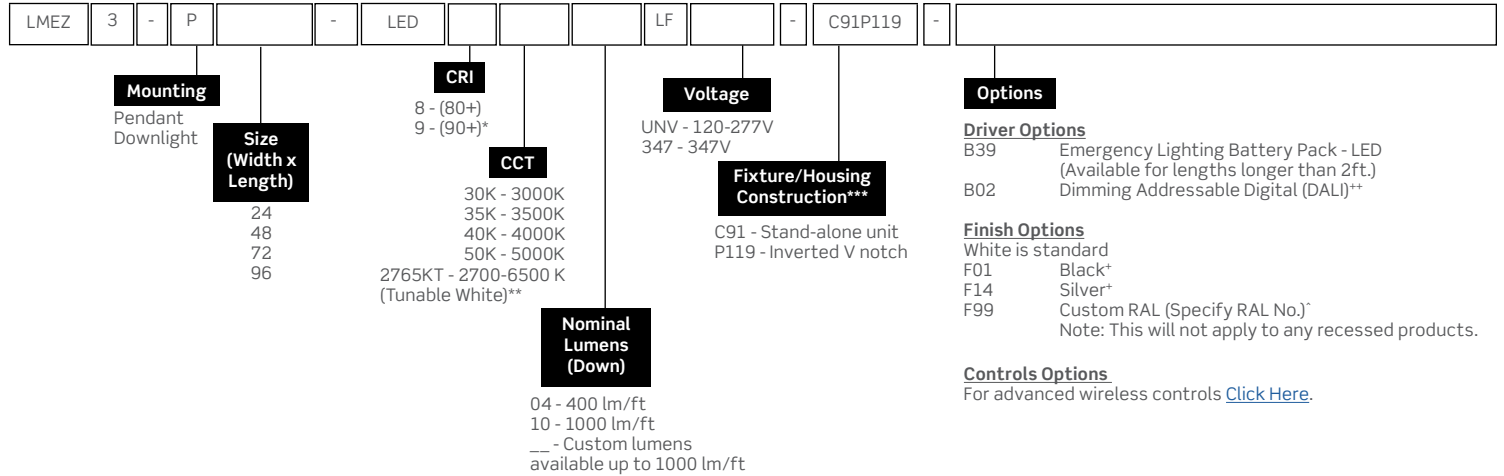

LMEZ 3 SQUARE - INVERTED V

LED - Suspended Linear Direct Luminaire with Inverted V Notched Housing

Project:	Catalogue:	Type:
Notes:		

Order Key

EXAMPLE: LMEZ3-P48-LED835K04LFUNV-L42

*90+ CRI reduces lumen output by 20%, Consult factory for lead times and availability.

** When Selecting 2765KT, if a tunable white-compatible control is not selected the luminaire will come standards with two sets of 0-10V wires for dimming and color tuning (see tunable white diagram for details). For compatible control options please consult factory.

***For all stand-alone and configurable units, power feeds, canopies & air craft cables must be ordered separately. See "How to order" section for details.

**Consult factory for availability and lead times.

*Black (F01) reduces lumen output by 40%. Silver Gray (F14) reduces lumen output by 20%. Consult factory for higher lumen options. Black Acrylic Bottom Lens (P114) reduces lumen output by 75%.

^Minimum order quantity may apply. Consult factory.

Other options may be available, consult factory. Specifications and data subject to change without notice.

Performance Data

Size	Nominal Lumens	Delivered Lumens	Watts	Lumens per Watt
24"	400	847	7.3	116
	1000	2063	18.8	110
48"	400	1611	13.9	116
	1000	4127	37.7	109
72"	400	2458	21.3	115
	1000	6010	54.7	110
96"	400	3222	27.8	116
	1000	8254	75.4	109

Values based on 840K with standard lens at 25C

Performance Scaling Factor

	50K	40K	35K	30K
80CRI	1.000	1.000	0.960	0.946
90CRI	0.875	0.875	0.836	0.809

Lifetime Expectancy

	Calculated Hours	Reported Hours
L70	≥ 238,000	> 60,000
L80	≥ 149,000	> 60,000
L90	≥ 71,000	> 60,000