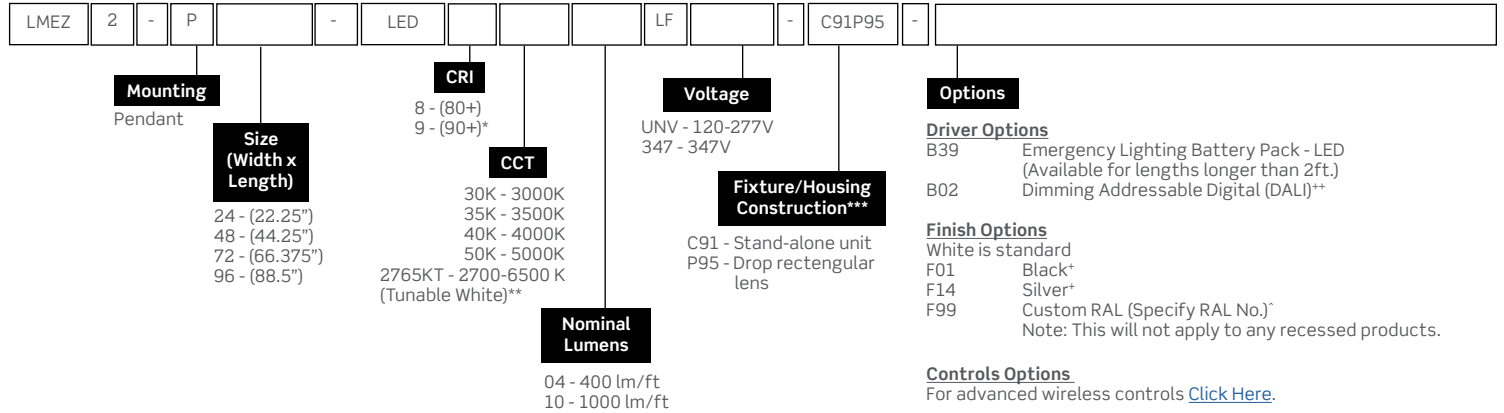

LMEZ 2 - DROP LENS

LED - Suspended Linear Direct Luminaire with Drop-Rectangular Lens

Project:	Catalogue #:	Type:
Notes:		

Order Key

EXAMPLE: LMEZ2-P48-LED835K0410LFUNV-C91P95

*90+ CRI reduces lumen output by 20%, not available with 5000K

** When Selecting 2765KT, if a tunable white-compatible control is not selected the luminaire will come standard with two sets of 0-10V wires for dimming and color tuning (see tunable white diagram for details). For compatible control options please consult factory.

***Power feeds, canopies & air craft cables must be ordered separately. See "How to order" section for details.

**Consult factory for availability and lead times.

†Black (F01) reduces lumen output by 40%. Silver Gray (F14) reduces lumen output by 20%. Consult factory for higher lumen options. Black Acrylic Bottom Lens (P114) reduces lumen output by 75%.

^Minimum order quantity may apply. Consult factory.

Other options may be available, consult factory. Specifications and data subject to change without notice.

Performance Data

Size	Nominal lm per Foot Down	Total Delivered lm Down	Total Watts	lm/W
24"	400	844	8.5	100
	1000	2017	22.1	91
48"	400	1633	17.2	95
	1000	4040	48.3	84
72"	400	2415	24.3	99
	1000	6026	65.3	92
96"	400	3266	24.4	134
	1000	8080	96.3	84

Values based on 840K with standard lens at 25C

Performance Scaling Factor

	50K	40K	35K	30K
80CRI	1.000	1.000	0.960	0.946
90CRI	0.875	0.875	0.836	0.809

Lifetime Expectancy

	Calculated Hours	Reported Hours
L70	≥238,000	>60,000
L80	≥149,000	>60,000
L90	≥71,000	>60,000