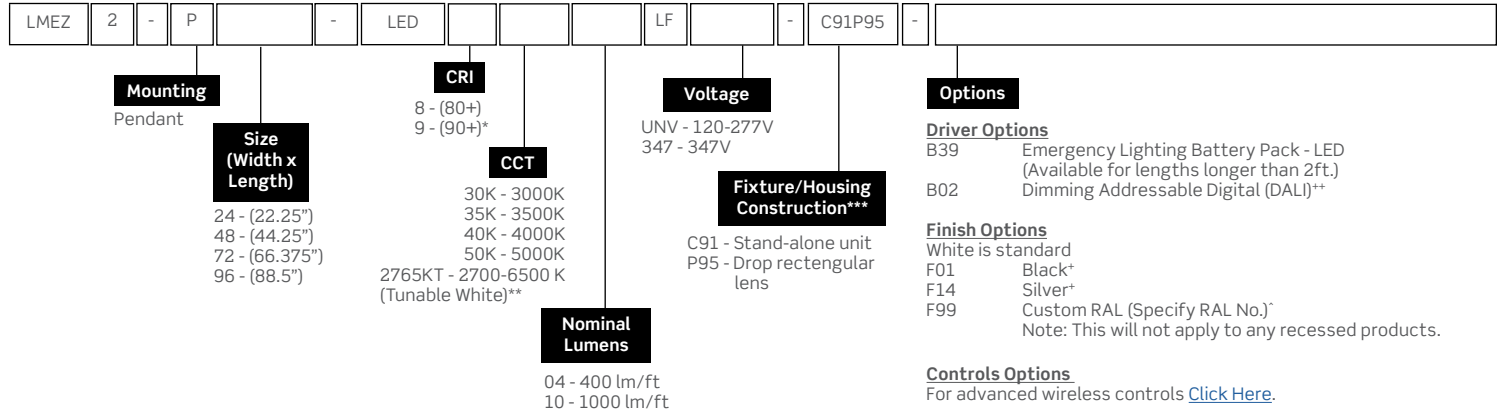

LMEZ 2 - DROP LENS

LED - Suspended Linear Direct Luminaire with Drop-Rectangular Lens

Project:	Catalogue:	Type:
Notes:		

Order Key

EXAMPLE: LMEZ2-P48-LED835K0410LFUNV-C91P95

*90+ CRI reduces lumen output by 20%, not available with 5000K

** When Selecting 2765KT, if a tunable white-compatible control is not selected the luminaire will come standard with two sets of 0-10V wires for dimming and color tuning (see tunable white diagram for details). For compatible control options please consult factory.

***Power feeds, canopies & air craft cables must be ordered separately. See "How to order" section for details.

**Consult factory for availability and lead times.

†Black (F01) reduces lumen output by 40%. Silver Gray (F14) reduces lumen output by 20%. Consult factory for higher lumen options. Black Acrylic Bottom Lens (P114) reduces lumen output by 75%.

^Minimum order quantity may apply. Consult factory.

Other options may be available, consult factory. Specifications and data subject to change without notice.

Performance Data

Size	Nominal lm per Foot Down	Total Delivered lm Down	Total Watts	lm/W
24"	400	844	8.5	100
	1000	2017	22.1	91
48"	400	1633	17.2	95
	1000	4040	48.3	84
72"	400	2415	24.3	99
	1000	6026	65.3	92
96"	400	3266	24.4	134
	1000	8080	96.3	84

Values based on 840K with standard lens at 25C

Performance Scaling Factor

	50K	40K	35K	30K
80CRI	1.000	1.000	0.960	0.946
90CRI	0.875	0.875	0.836	0.809

Lifetime Expectancy

	Calculated Hours	Reported Hours
L70	≥238,000	>60,000
L80	≥149,000	>60,000
L90	≥71,000	>60,000