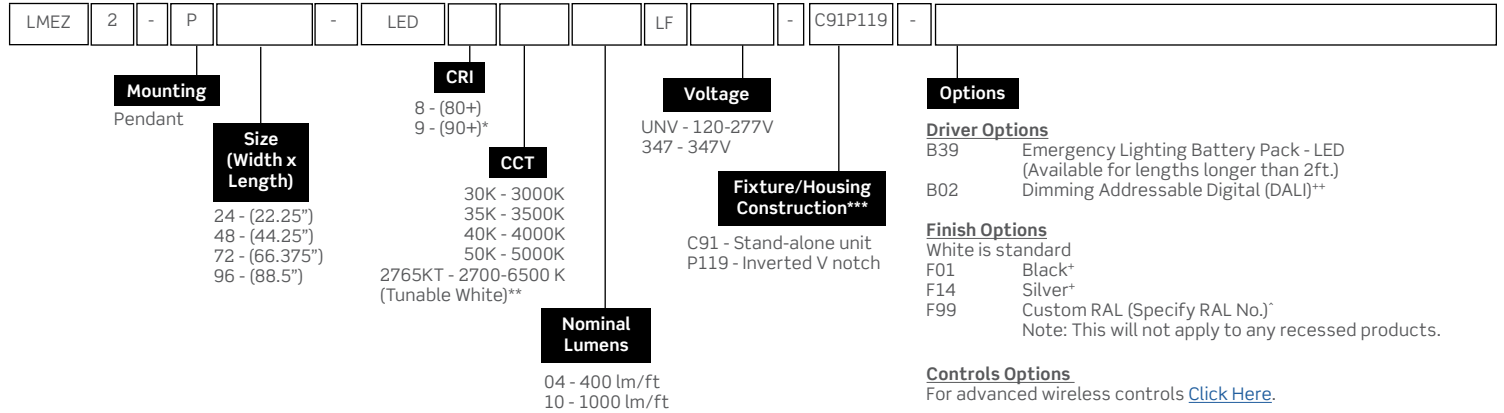

LMEZ 2 - INVERTED-V LENS

LED - Suspended Linear Direct Luminaire with Inverted V Notched Housing

Project:	Catalogue #:	Type:
Notes:		

Order Key

EXAMPLE: LMEZ2-P48-LED835K0410LFUNV-C91L42

*90+ CRI reduces lumen output by 20% Consult factory for lead times and availability.

** When Selecting 2765KT, if a tunable white-compatible control is not selected the luminaire will come standards with two sets of 0-10V wires for dimming and color tuning (see tunable white diagram for details). For compatible control options please consult factory.

***Power feeds, canopies & air craft cables must be ordered separately. See "How to order" section for details.

**Consult factory for availability and lead times.

*Black (F01) reduces lumen output by 40%. Silver Gray (F14) reduces lumen output by 20%. Consult factory for higher lumen options. Black Acrylic Bottom Lens (P114) reduces lumen output by 75%.

^ Minimum order quantity may apply. Consult factory

Other options may be available, consult factory. Specifications and data subject to change without notice.

Performance Data

Size	Nominal lm per Foot Down	Total Delivered lm Down	Total Watts	lm/W
24"	400	819	8.8	93
	1000	2033	23.4	87
48"	400	1637	17.6	93
	1000	4067	46.8	87
72"	400	2456	26.5	93
	1000	6100	70.2	87
96"	400	3274	35.3	93
	1000	8133	93.6	87

Values based on 840K with standard lens at 25C

Performance Scaling Factor

	50K	40K	35K	30K
80CRI	1.000	1.000	0.960	0.946
90CRI	0.875	0.875	0.836	0.809

Lifetime Expectancy

	Calculated Hours	Reported Hours
L70	≥238,000	>60,000
L80	≥149,000	>60,000
L90	≥71,000	>60,000