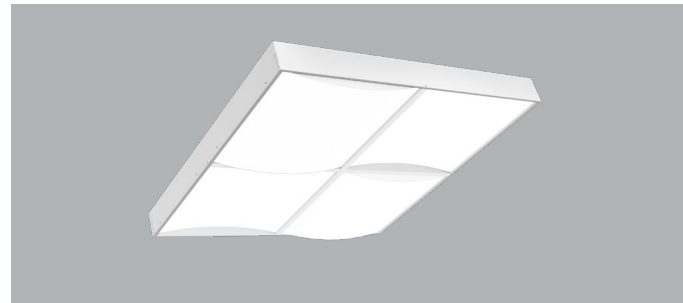

ONCURVE WAVE 4x4

LED - Architectural Recessed Troffer with Concave and Convex lens

Project:	Catalogue #:	Type:
Notes:		

Product Description

Premium-grade, recessed, lay-in T-Bar troffer with modern styling and high visual comfort featuring a double concave and a double convex lens. For use with indoor applications where high-efficiency, high performance and ease of installation are required.

Applications

Office Areas, Retail Stores, Classrooms, Hospitals, Nursing Homes, Hospitality

Features

- 4x4 configurations
- Standard low voltage dimming (0-10v, 1%)
- For use in insulated ceilings

Optical System

Frosted curved quadruple-piece lay-in diffuser.

Mounting

This luminaire has been specifically designed for T-Bar applications. Integral earthquake clips.

Construction

Die-formed, cold rolled heavy-gauge steel housing assembly. Wiring access plates and knockouts are provided on back of housing.

Finish

White, polyester powder painted housing.

Electrical

Long life LEDs coupled with high efficiency drivers provide quality illumination. Rated to deliver L80 performance > 50,000 hours. Standard low voltage dimming (0-10v) driver.

Warranty

5 year limited warranty. For complete warranty, click here:

Approvals

- ETL Listed.
- Suitable for damp locations.

Dimensions

Size	A	B	C
4x4	47.75"	47.75"	4.5"

Consult installation guide for exact dimensions.