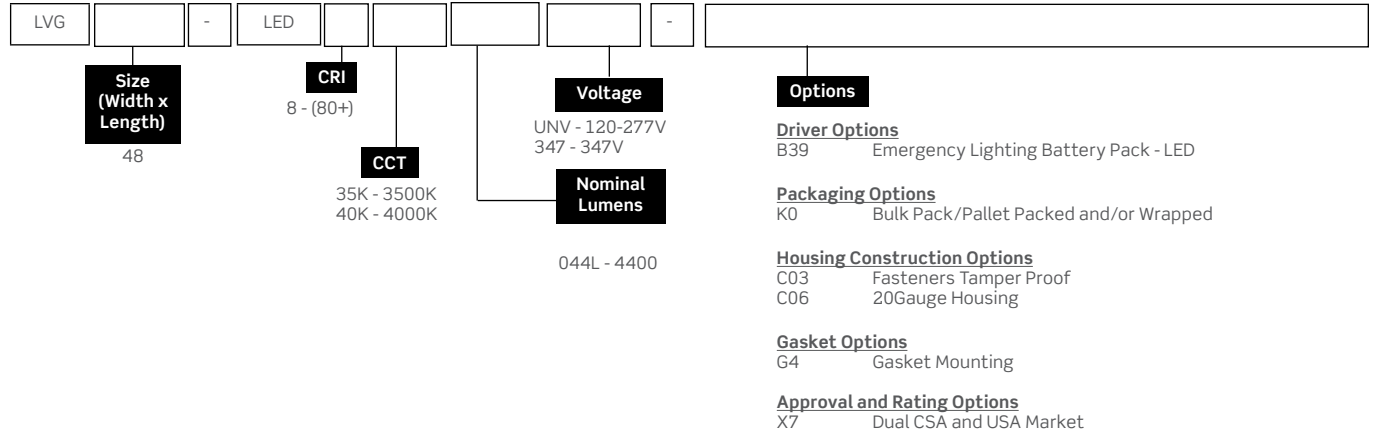

Project:	Catalogue #:	Type:
Notes:		

Order Key

EXAMPLE: LVG48-LED840K044LUNV-G4

Other options may be available, consult factory. Specifications and data subject to change without notice.

Performance Data

LED Performance Data				
Size	Nominal Lumens	Delivered Lumens	Watts	Lumens Per Watt
48	4400	4458	35.5	125.5

Values based on 840K with standard lens at 25C