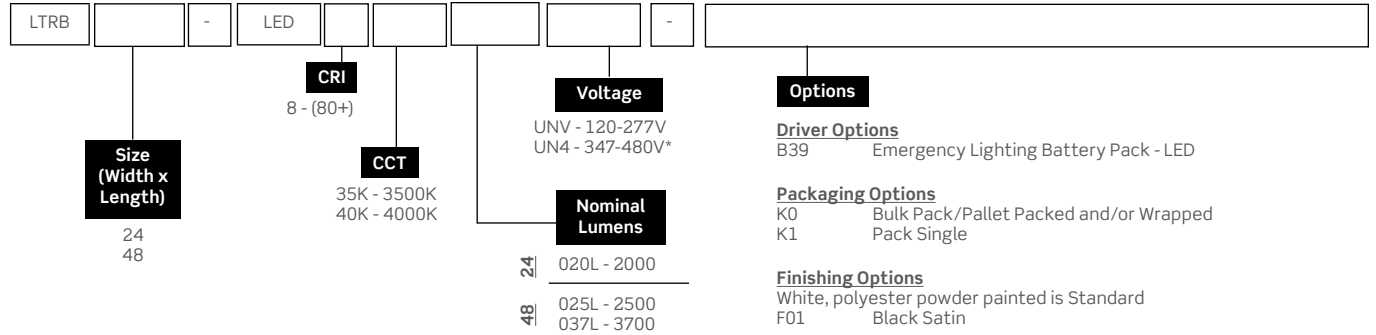

Project:	Catalogue #:	Type:
Notes:		

Product Description

Specification-grade, surface-mounted row-mountable wrap-around luminaire. For use with applications where security and vandal are a primary consideration. This luminaire's narrow design, welded one-piece body and vandal-resistant lens make it ideal in hightraffic and vandal prone areas.

Warranty

5 year limited warranty. For complete warranty, click here:

Approvals

- Approved to CSA/UL standards.
- Suitable for damp locations.

Dimensions

Size	A	B	C
24	24 1/2"	4 7/8"	3 15/16"
48	48 1/2"	4 7/8"	3 15/16"

Consult installation guide for exact dimensions.

Project:	Catalogue #:	Type:
Notes:		

Order Key

EXAMPLE: LTRB48-LED835K037LUNV

*Consult factory for lead times and availability

Other options may be available, consult factory. Specifications and data subject to change without notice.