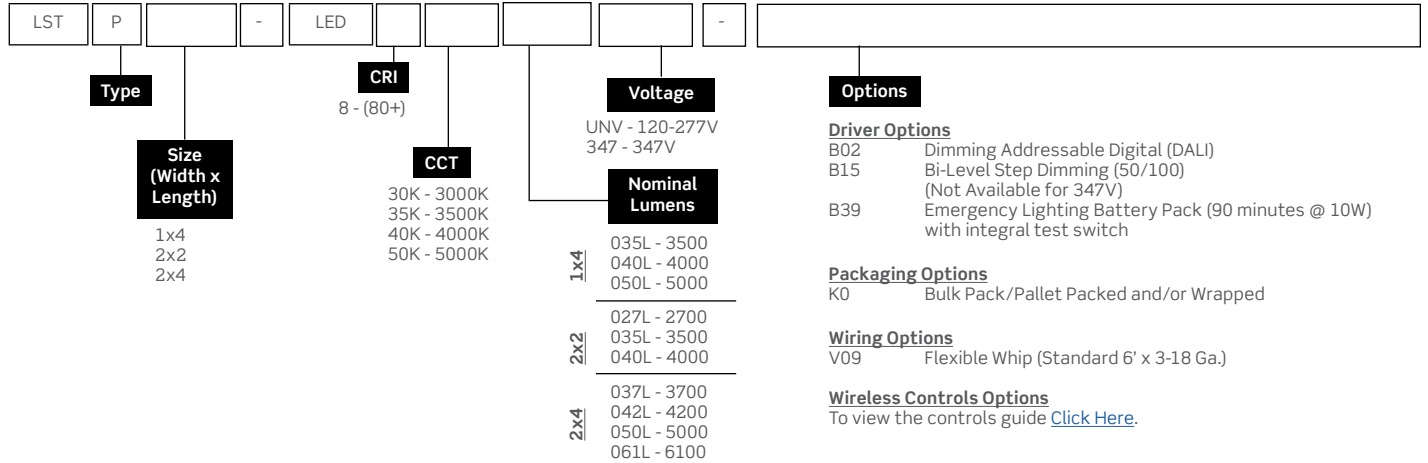

- Approved to CSA/UL standards.
- Tested in accordance to IESNA LM-79
- Suitable for damp locations.

Dimensions

Size	A	B	C
1x4	47 3/4"	11 3/4"	4 1/4"
2x2	23 3/4"	23 3/4"	4 1/4"
2x4	47 3/4"	23 3/4"	4 1/4"

Consult installation guide for exact dimensions.

Project:	Catalogue #:	Type:
Notes:		

Order Key

EXAMPLE: LSTP2x2- LED840K035LUNV

Performance Data

LED Performance Data				
Size	Nominal Lumens	Delivered Lumens	Watts	Lumens Per Watt
1x4	3500	3945	26.8	147.1
	4000	4295	29.4	146.3
	5000	5059	35	144.6
2x2	2700	3044	21.2	143.9
	3500	3886	27.8	139.8
	4000	4216	30.5	138.3
2x4	3700	3991	26.8	148.8
	4200	4346	29.4	148
	5000	5049	34.5	146.4
	6100	6087	42.3	143.9