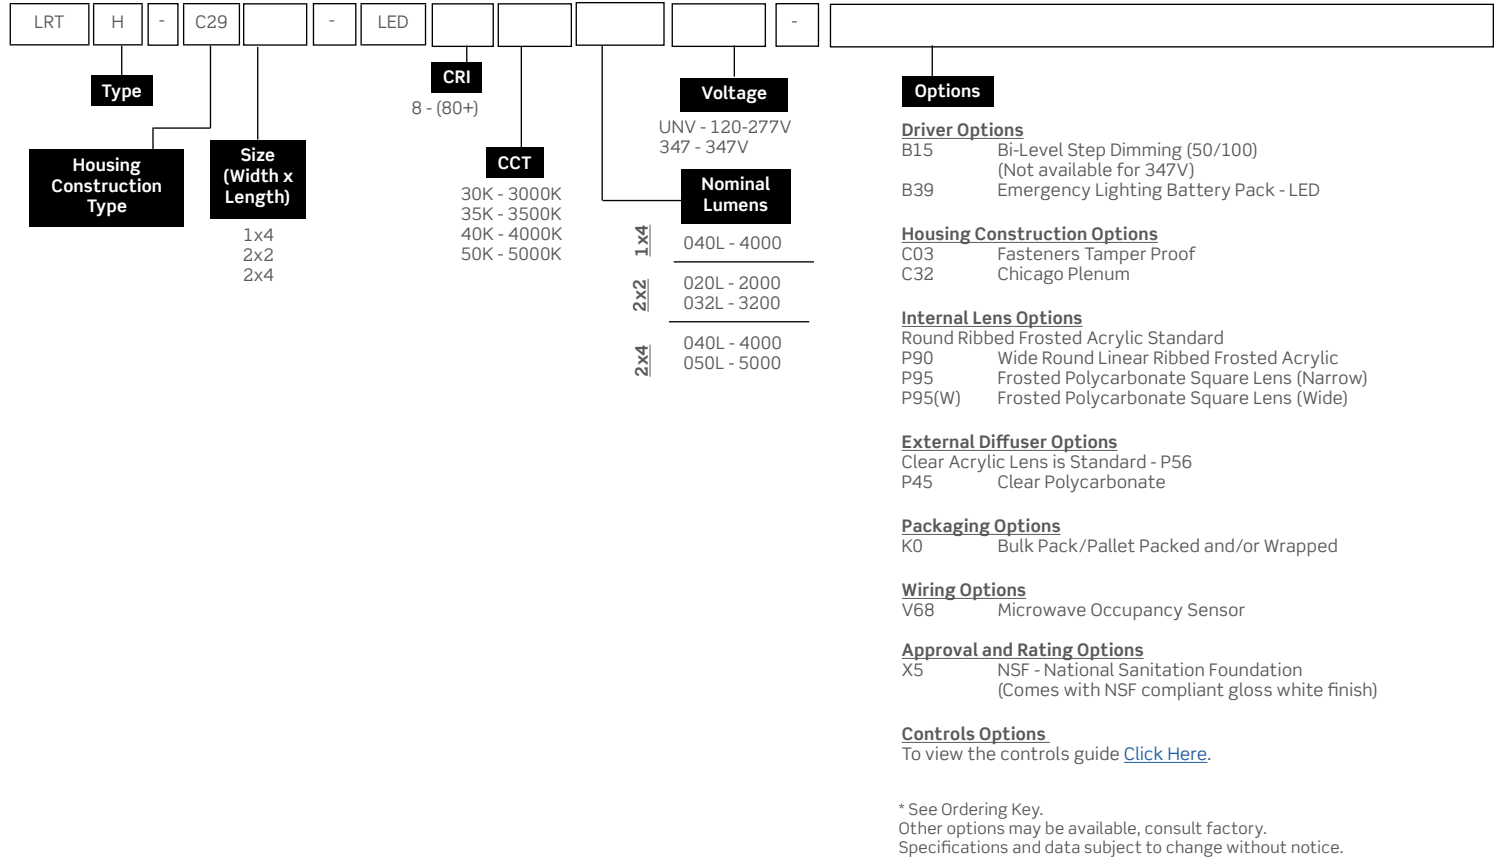

Consult installation guide for exact dimensions.

LRTH-Wet Location

LED - Premium-Grade Recessed Luminaire

Project:	Catalogue #:	Type:
Notes:		

Order Key

EXAMPLE: LRTH-C29-2x4-LED840K050LUNV

Performance Data

LED Performance Data				
Size	Nominal Lumens	Delivered Lumens	Watts	Lumens per Watt
1x4	4000	4028	34.8	115.7
2x2	2000	2012	15.7	128.2
	3200	3235	26.5	122.3
2x4	4000	4022	33.2	121.2
	5000	5040	40.9	123.2