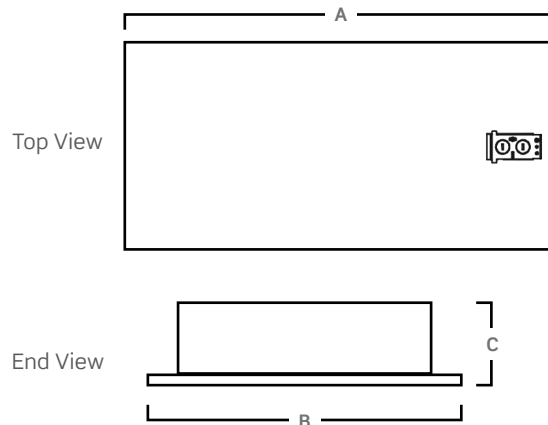

Approvals

- Approved to CSA/UL standards. UL listed for insulated ceilings.
- Tested in accordance to IESNA LM-79.
- UL listed for wet locations.

Dimensions

Size	A	B	C
1x4	47 3/4"	11 3/4"	3 15/16"
2x2	23 3/4"	23 3/4"	3 15/16"
2x4	47 3/4"	23 3/4"	3 15/16"