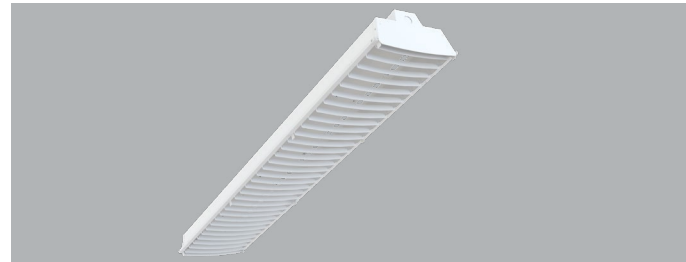

Dimensions