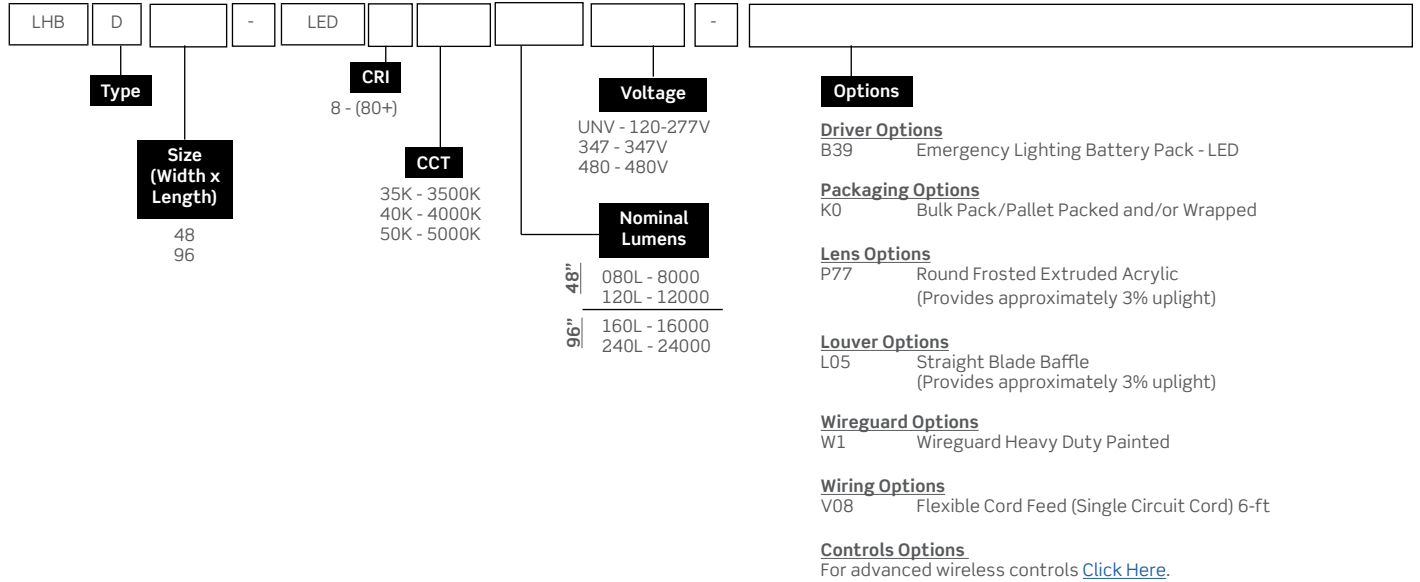

Project:	Catalogue:	Type:
Notes:		

Order Key

EXAMPLE: LHBD48-LED840K080LUNV

Other options may be available, consult factory. Specifications and data subject to change without notice.

Performance Data

LED Performance Data											
Size	Nominal Lumens	Delivered Lumens (Values based on 840K with standard lens at 25C)								Watts	Lumen Package (Ambient Min/Max)
		Delivered Lumens (no lens)	Lumens per Watt	Delivered Lumens (P77 lens)	Lumens per Watt	Delivered Lumens (Baffle)	Lumens per Watt	Delivered Lumens (P77 & Baffle)	Lumens per Watt		
48	8000	7816	133	7091	120	7132	121	6353	107	59	080L (-40°C/50°C)
	12000	12221	139	10970	125	10872	124	9807	111	88	120L (-40°C/45°C)
96	16000	15632	133	14182	120	14264	121	12646	107	118	160L (-40°C/50°C)
	24000	24442	139	21940	125	21744	124	19164	111	176	240L (-40°C/45°C)

Values based on 840K with standard lens at 25C

Performance Scaling Factor

	50K	40K	35K	30K
80CRI	1.000	1.000	0.960	0.946
90CRI	0.875	0.875	0.836	0.809

Lifetime Expectancy

	Calculated Hours	Reported Hours
L70	≥ 238,000	> 60,000
L80	≥ 149,000	> 60,000
L90	≥ 71,000	> 60,000

Mounted Accessories (Ordered Separately)	
KIT00001	Chain Set (2) 4ft w/ S-hooks.M10
KIT00002	Speedy Hangers (2).M23
KIT00003	Stem & Canopy Set 3/8"IP (2) 4ft.M26
KIT00004	Aircraft "Y" Cable (10Ft) with Adjustable Grip (2).M36
KIT00027	Aircraft "Y" Cable (5Ft) With Adjustable Coupler, 6-Ft Cord Set & Canopy Kit (2)