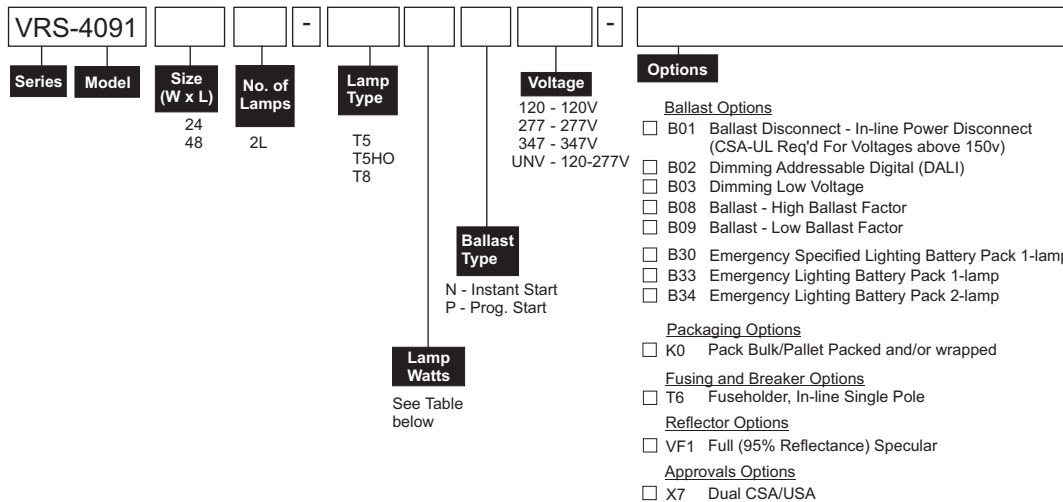

Ordering

Model Numbers relate to specific designs, refer to product photo and Dimension sections for additional details.

Lamp Watts

Size	Nom. Lamp Watts		
	T5	T5HO	T8
24	14	24	17
48	28	54	32

+ T5HO Lamps only