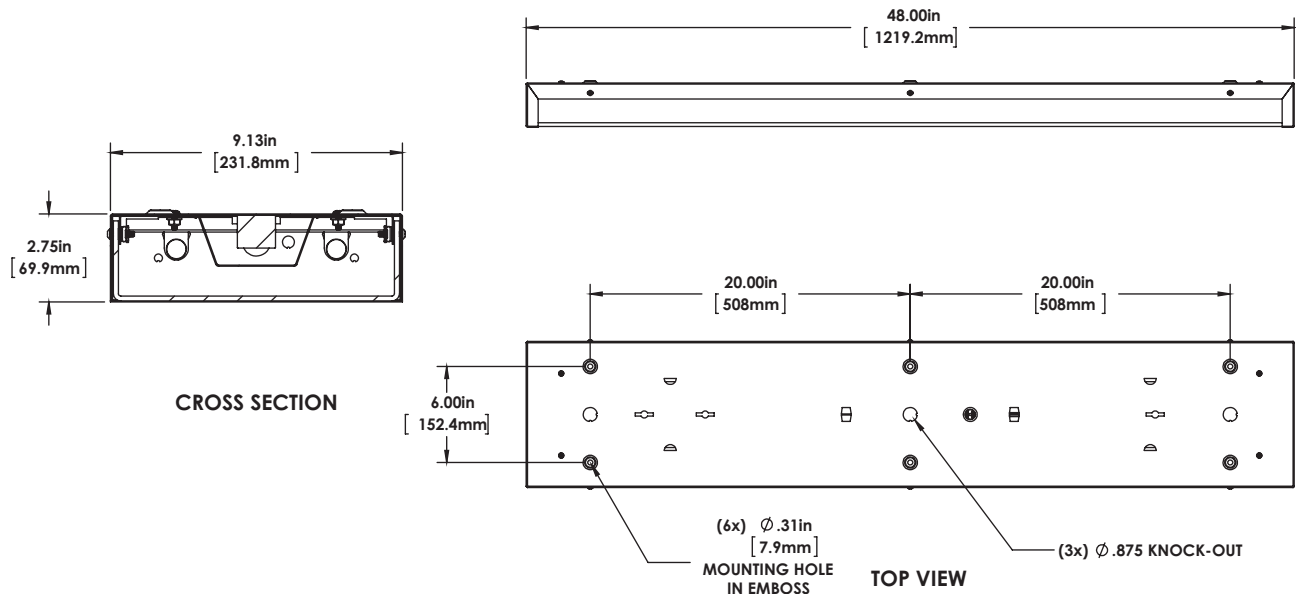

Approvals

CSA and UL listed Damp Location.

Vandal Resistant

Dimensions

48" Version Shown Consult Factory for 24" Dimension Details

Project	
Type	
Date	
Product Code	
Approved by	

VRS 24,48 - Vandal Resistant