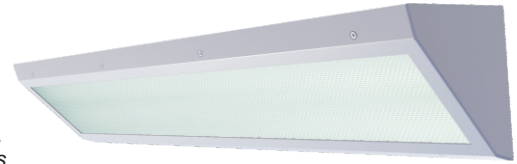

The VRC series by Certolux is a specification-grade luminaire for maximum security and vandal resistant applications. The clamshell door design has concealed hinges, tamper resistant fasteners, contraband trapping backplate, and security lenses. This maximizes impact resistance, prevents contraband concealment and unauthorized fixture tampering/penetration.. The luminaire can be corner mounted.

Finish

The luminaire is in a powder painted white finish and offers a high reflectivity coating for improved lighting performance and efficiency.

Electrical

All electrical components are CSA or UL approved. Lamp holders provided ensure positive lamp retention. Standard electronic ballasts are programmed or rapid start, with a THD of less than 20%. Luminaires are provided with an access plate, to facilitate wiring to external power source.

Approvals

Approved to CSA and UL standards.

Vandal
Resistant

Dimensions

Project	
Type	
Date	
Product Code	
Approved by	

VRC 24,48 - Confinement

Corner Mount Luminaire
Clamshell Hinged Door
T5, T5HO, T8 Lamps
(Cells, Corridors, Dayrooms)

3524

Product Specifications - Application

The VRC series by Certolux is a specification-grade luminaire for maximum security and vandal resistant applications. The clamshell door design has concealed hinges, tamper resistant fasteners, contraband trapping backplate, and security lenses. This maximizes impact resistance, prevents contraband concealment and unauthorized fixture tampering/penetration.. The luminaire can be corner mounted.