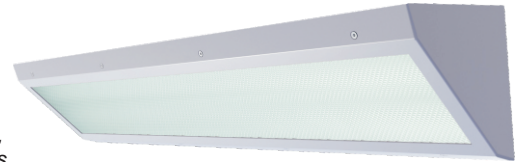

Project	
Type	
Date	
Product Code	
Approved by	

VRC 24,48 - Confinement

Corner Mount Luminaire
Clamshell Hinged Door
T5, T5HO, T8 Lamps
(Cells, Corridors, Dayrooms)

3524

Product Specifications - Application

The VRC series by Certolux is a specification-grade luminaire for maximum security and vandal resistant applications. The clamshell door design has concealed hinges, tamper resistant fasteners, contraband trapping backplate, and security lenses. This maximizes impact resistance, prevents contraband concealment and unauthorized fixture tampering/penetration.. The luminaire can be corner mounted.

Product Specifications

Housing

Precision die formed 12, 14, or 16 gauge cold rolled steel housing with 12 gauge continuously welded end plates.

Backplate

Die formed 12, 14 or 16 ga. CRS with embossed mounting holes and contraband trap.

Door Frame

Single piece precision die formed with specified material (see product ordering key). Corners are seam welded. Tamper resistant TORX® Head with center pin fasteners secure door frame to housing.