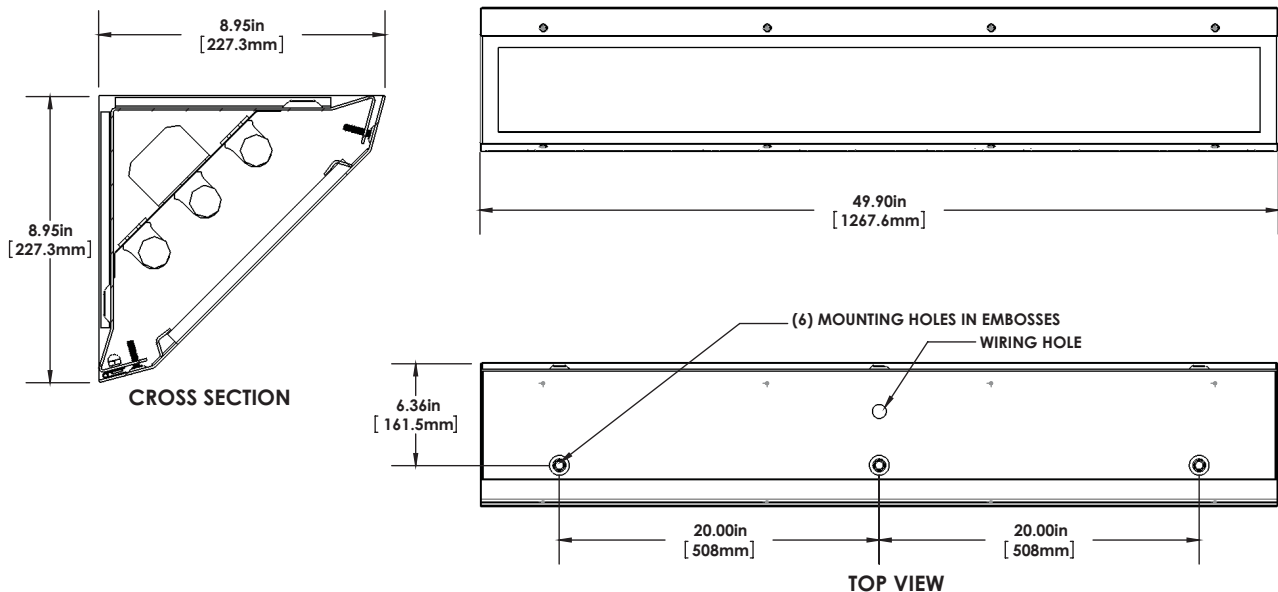

Dimensions