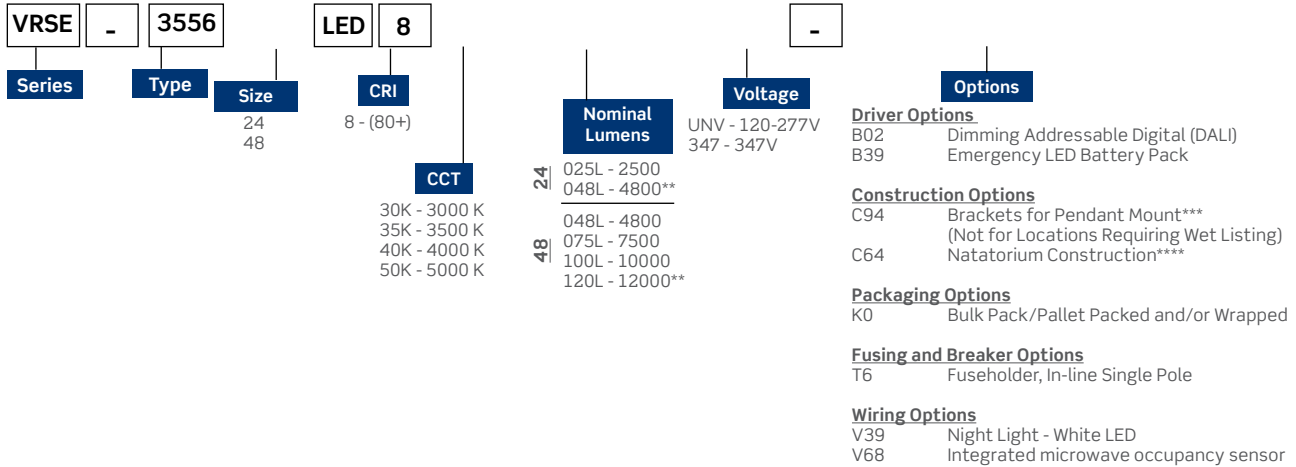

### Dimensions

	Dimensions (inch) & Weights		
	A	B	C
24	24.57"	9.26"	3.97"
48	49.13"	9.26"	3.97"

Consult installation guide for exact dimensions.

Project:	Catalogue #:	Type:
Notes:		

**Order Key**

**EXAMPLE: VRSE-355648LED840K100LUNV**