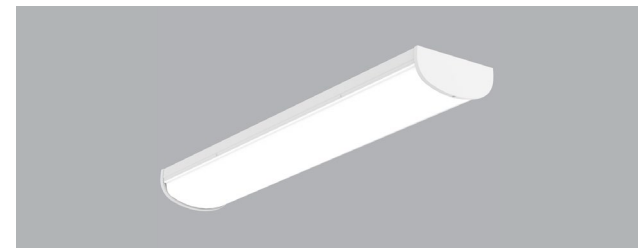

Approvals

- Approved to CSA and UL standards for use in wet locations.

Dimensions