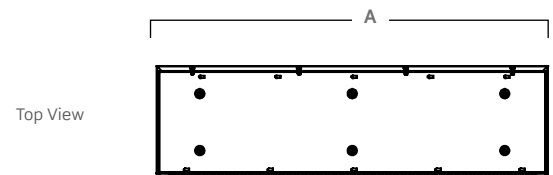

Warranty

5 year limited warranty. For complete warranty, click here: [5YR Warranty](#)

Approvals

- CSA and UL listed.

Dimensions

Top View

End View

	Dimensions (inch) & Weights		
	A	B	C
1x2	27.3"	14.5"	4.85"
1x4	51.3"	14.5"	4.85"
2x4	51.3"	26.5"	4.85"