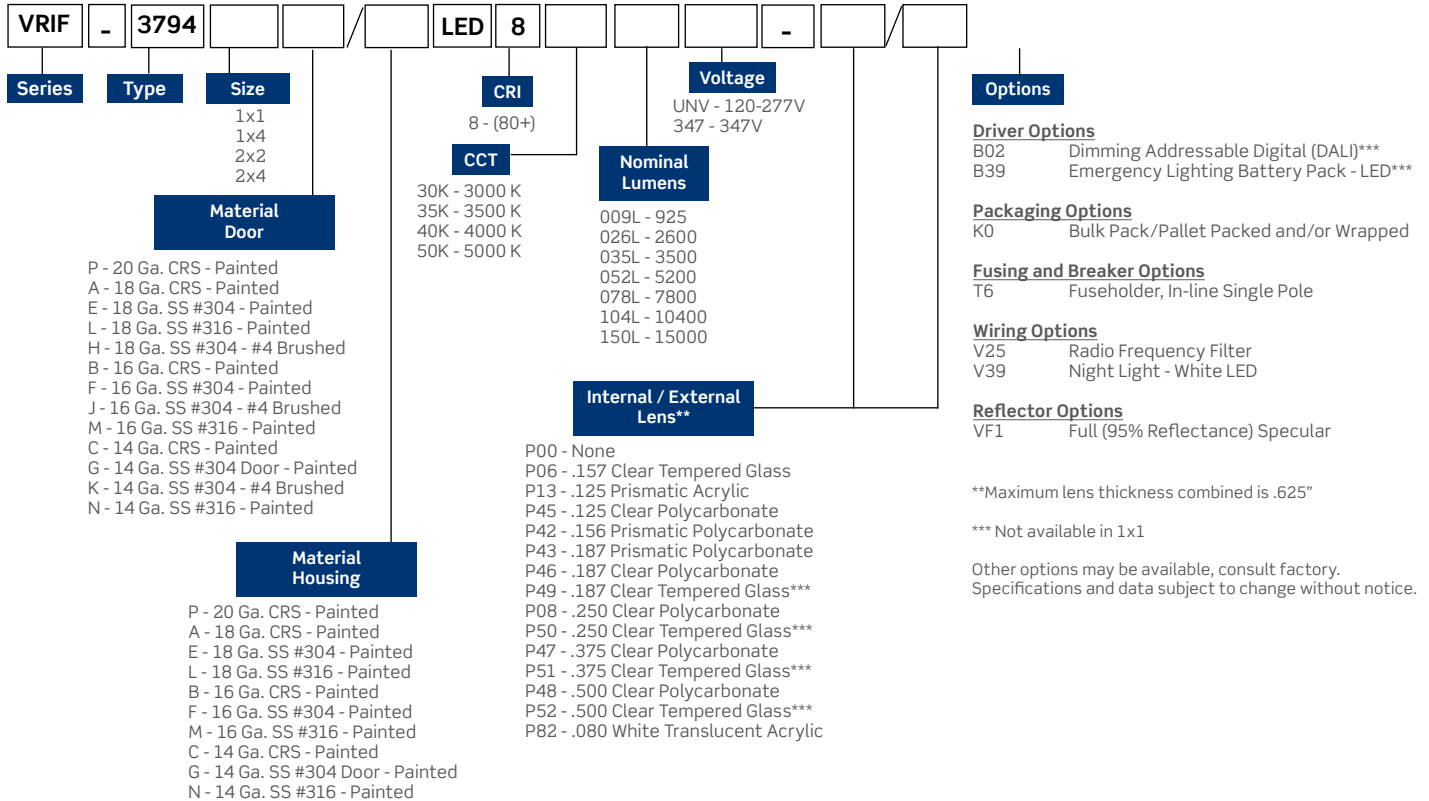

### Approvals

- CSA and UL listed.
- UL listed for insulated ceilings, wet locations, insulated ceilings.

### Dimensions

	Dimensions (inch) & Weights				
	A	B	C	D	E
1x1	13.3"	12.0"	12.7"	11.4"	5.2"
1x4	49.3"	47.9"	12.7"	11.4"	5.2"
2x2	25.3"	24.0"	24.7"	23.4"	5.2"
2x4	49.3"	47.9"	24.7"	23.4"	5.2"

Consult installation guide for exact dimensions.

Project:	Catalogue #:	Type:
Notes:		

**Order Key**

**EXAMPLE: VRIF-37942x4P/ALED840K052LUNV**

Performance Data		
Size	Nominal Lumens	Watts
1x1	925	9
	2600	25
1x4	5200	47
	7800	75
2x2	2600	25
	3500	33
2x4	5200	47
	7800	75
	10400	98
	15000	147