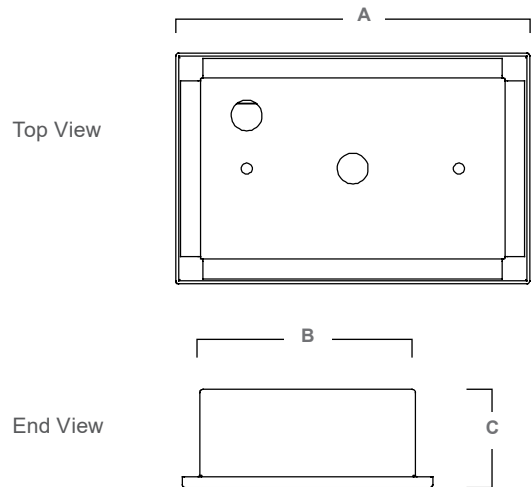

**Construction**

Precision-formed sheet steel construction for housing and door. TIG welded for rigidity. Choice of 14 or 16ga steel.

**Mounting**

Mounted recessed in wall, secured through mounting holes in housing flanges.

**Warranty**

5-year limited warranty. For complete warranty, click here:

**Approvals**

- CSA and UL listed Damp Location

**Dimensions**

Dimensions (inch)		
A	B	C
10	8.63	3.93

Consult the installation guide for exact dimensions.