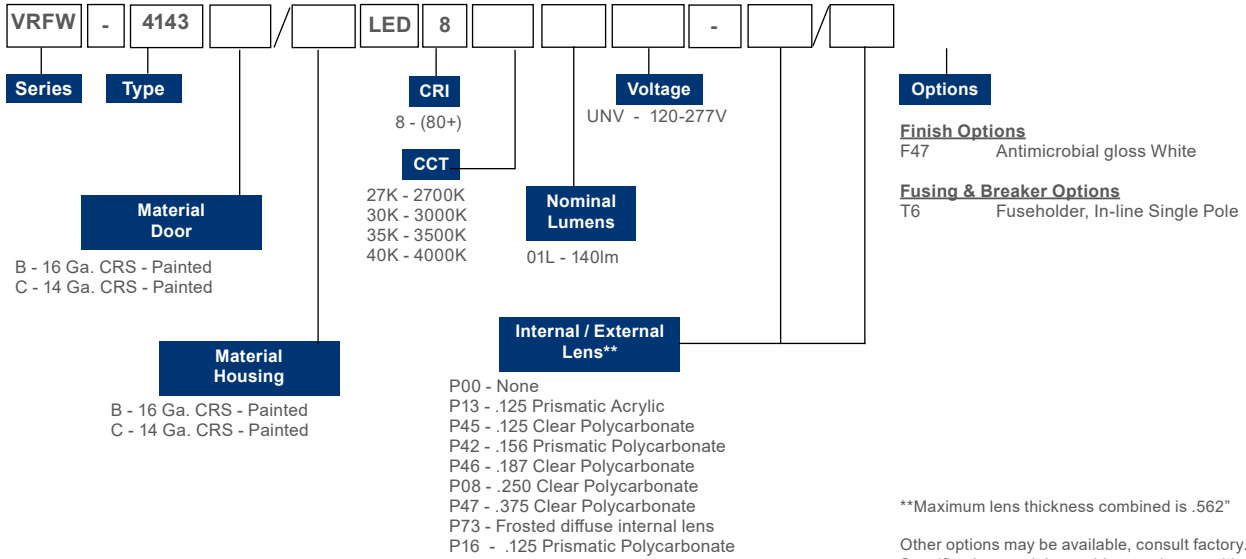

**Lens & Lens Retention**

Multiple lens choices for both fixture side and room facing side(see product ordering key for options). The lens is secured with adjustable brackets on housing faceplate.

**Finish**

**Warranty**

5-year limited warranty. For complete warranty, click here:

**Approvals**

- CSA and UL listed Damp Location

**Dimensions**

Dimensions (inch)		
A	B	C
10	8.63	3.93

Consult the installation guide for exact dimensions.

Project:	Catalog:	Type:
Notes:		

**Order Key**

**EXAMPLE: VRFW-4143B/CLED840K050L120-P82/P08**

Performance Data	
Nominal Lumens	Watts
140	75