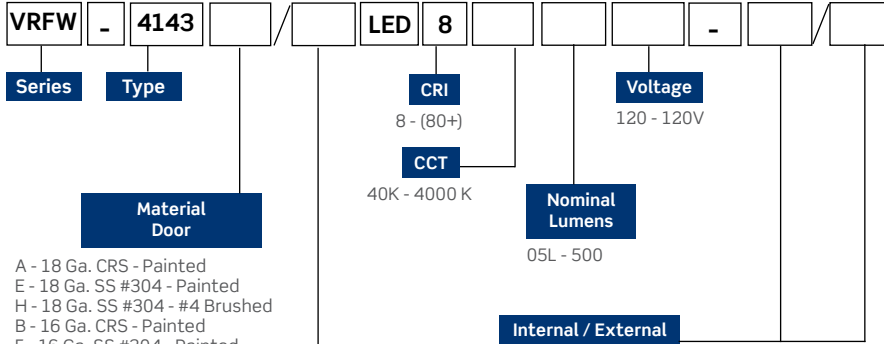

VRFW-4143

LED - Vandal Resistant Recessed Flange Wall Mount

Project:	Catalogue #:	Type:
Notes:		

Order Key

EXAMPLE: VRFW-4143A/FLED840K05L120

1. **Material Door**
2. A - 18 Ga. CRS - Painted
   - E - 18 Ga. SS #304 - Painted
   - H - 18 Ga. SS #304 - #4 Brushed
   - B - 16 Ga. CRS - Painted
   - F - 16 Ga. SS #304 - Painted
   - J - 16 Ga. SS #304 - #4 Brushed
   - C - 14 Ga. CRS - Painted
   - G - 14 Ga. SS #304 Door - Painted
   - K - 14 Ga. SS #304 - #4 Brushed

1. **Material Housing**
2. A - 18 Ga. CRS - Painted
   - E - 18 Ga. SS #304 - Painted
   - B - 16 Ga. CRS - Painted
   - F - 16 Ga. SS #304 - Painted
   - C - 14 Ga. CRS - Painted
   - G - 14 Ga. SS #304 Door - Painted

CRI
8 - (80+)

CCT
40K - 4000 K

Nominal Lumens
05L - 500

1. **Internal / External Lens****
2. P00 - None
   - P13 - .125 Prismatic Acrylic
   - P45 - .125 Clear Polycarbonate
   - P42 - .156 Prismatic Polycarbonate
   - P43 - .187 Prismatic Polycarbonate
   - P46 - .187 Clear Polycarbonate
   - P49 - .187 Clear Tempered Glass
   - P08 - .250 Clear Polycarbonate
   - P50 - .250 Clear Tempered Glass
   - P47 - .375 Clear Polycarbonate
   - P51 - .375 Clear Tempered Glass
   - P82 - .080 White Translucent Acrylic

1. **Options**
2. **Finish Options**
3. F36 - Antimicrobial Snow White
4. **Fusing & Breaker Options**
5. T6 - Fuseholder, In-line Single Pole

**Maximum lens thickness combined is .562"

Other options may be available, consult factory. Specifications and data subject to change without notice.

Performance Data	
Nominal Lumens	Watts
500	7