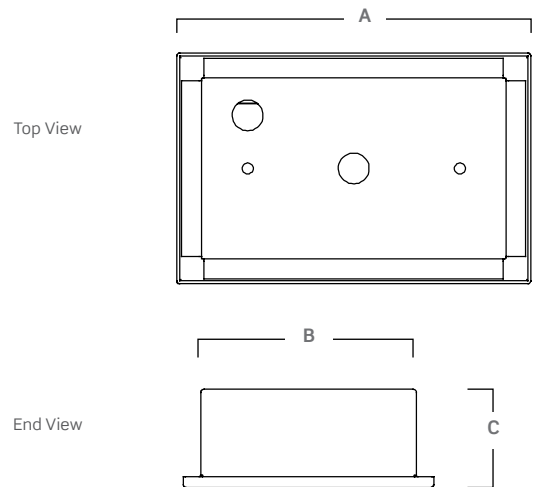

Lens & Lens Retention

Multiple lens choices for both fixture side and room facing side(see product ordering key for options). Lens maximum thickness .375". The lens is secured with adjustable brackets on housing faceplate.

Warranty

5 year limited warranty. For complete warranty, click here: [5YR Warranty](#)

Dimensions

Dimensions (inch) & Weights		
A	B	C
10"	8.63"	3.93"

Consult installation guide for exact dimensions.

VRFW-4143