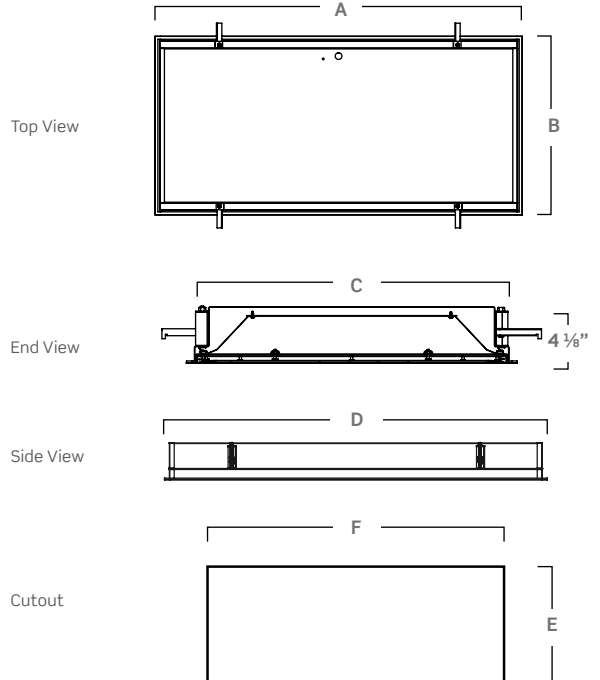

**Door Frame**

Single piece precision die formed with specified material (see product ordering key). Corners are TIG welded. Countersunk tamper resistant Torx® head with center pin fasteners made of high strength stainless steel, secures the door frame to the housing. Closed cell foam gasket seals out moisture, dust and air while preventing light leaks. Lenses are secured with continuous hold-down brackets secured by thru-studs.

**Warranty**

5 year limited warranty. For complete warranty, click here:

**Approvals**

- Approved to CSA and UL standards.
- UL listed for insulated ceilings, wet locations.

**Dimensions**

	Dimensions (inch) & Weights					
	A	B	C	D	E	F
1x4	47 3/4"	11 3/4"	10 11/16"	46 3/4"	10 11/16"	46 3/4"
2x2	23 3/4"	23 3/4"	22 11/16"	22 7/8"	22 11/16"	22 7/8"
2x4	47 3/4"	23 3/4"	22 11/16"	46 3/4"	22 11/16"	46 3/4"