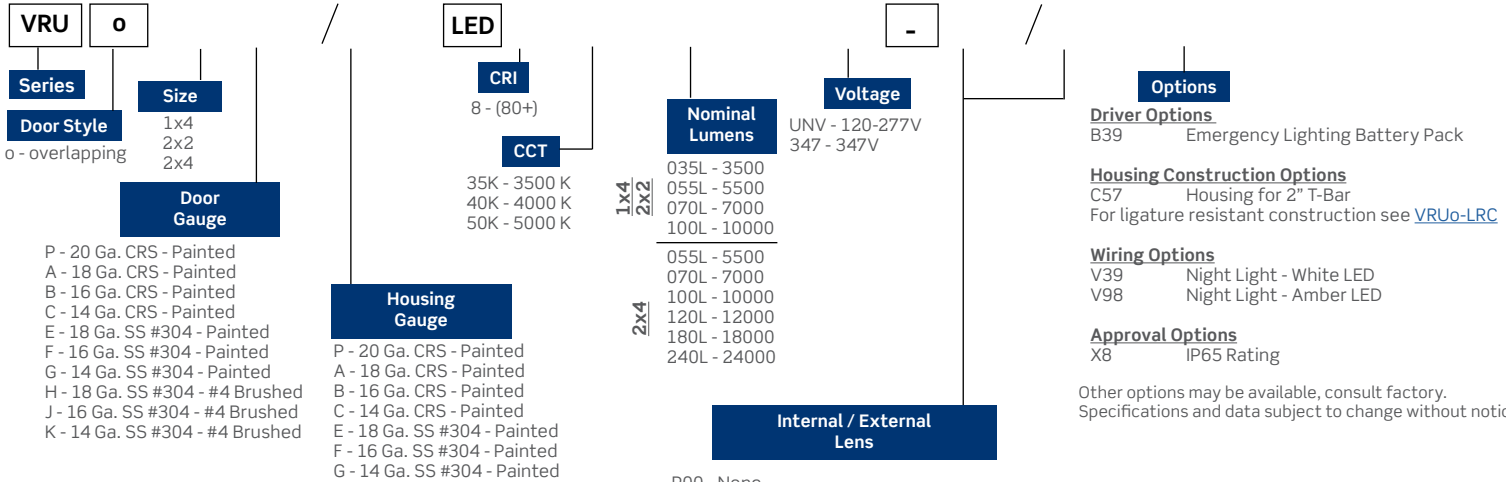

Project:	Catalogue #:	Type:
Notes:		

Order Key

EXAMPLE: VRUo2X2A/PLED840KL070LUNV-P82/P45

Performance Data		
Size	Nominal Lumens	Watts
1x4 2x2	3500	33
	5500	53
	7000	70
	10000	99
2x4	5500	47
	7000	61
	10000	82
	12000	101
	18000	146
	24000	201