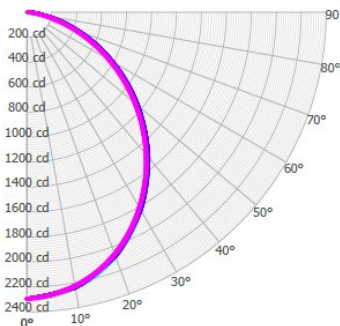

Photometrics

IES File: **VRUI-2X2-LED840K055LUNV-P82P08**
Lumens: **5569**
Wattage: **52**
Efficacy: **107**

Zonal Lumen Summary

Zone	Lumens	%Lamp	
0.0° - 30.0°	1723	-43,083.6%	30.9%
0.0° - 40.0°	2764	-69,091.0%	49.6%
0.0° - 60.0°	4646	-116,155.7%	83.4%
0.0° - 90.0°	5569	-139,225.4%	100.0%

Coefficients of Utilization

pc	80%			70%			50%			
	pw	70%	50%	30%	70%	50%	30%	70%	50%	30%
0	119	119	119	116	116	116	111	111	111	
1	110	105	101	107	103	99	102	99	96	
2	100	93	86	98	91	85	93	87	82	
3	92	82	74	89	80	73	85	77	71	
4	84	73	65	82	72	64	78	69	62	
5	78	65	57	76	64	56	72	62	55	
6	72	59	50	70	58	50	67	56	49	
7	67	54	45	65	53	45	62	51	44	
8	62	49	41	61	48	41	58	47	40	
9	58	45	37	57	45	37	54	44	36	
10	55	42	34	53	41	34	51	40	33	

**Average Luminance Table (cd/m2)
CP Summary**

	0.00°	45.00°	90.00°
0.00°	6364	6364	6364
45.00°	5202	5147	5232
55.00°	4664	4579	4681
65.00°	3910	3791	3915
75.00°	2659	2559	2780
85.00°	797	1170	1738

Effective Floor Cavity Reflectance: 20%