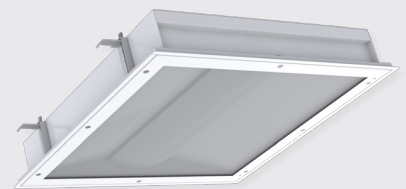

LRTF
Wet Location