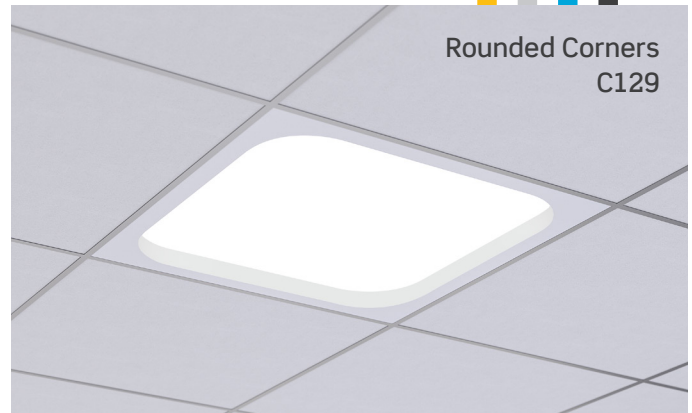

Alto

Delivers Retro Charm with Modern Styling.

Visioneering's Alto designed to evoke nostalgia with its unique apertures and regressed lens, the Alto seamlessly blends vintage charm with contemporary brilliance. The full illuminated 1- $\frac{1}{4}$ " regressed aperture creates an optical illusion, giving the impression of greater depth and adding character to any space.

The Alto adds a touch of retro flair and enhances the aesthetic of any modern interior. But it's not just about looks; the Alto is engineered for superior performance. With energy-efficient LED technology, it delivers consistent, glare-free illumination, creating the perfect ambiance for various applications, from offices and retail spaces to hospitality and residential settings.

Visioneering's Alto helps in Lighting Your VISION.

Features

- Fully luminous aperture
- Even end-to-end illumination
- 1- $\frac{1}{4}$ " regressed lens increases optical cut-off
- 3- $\frac{1}{4}$ " fixture depth for shallow plenum
- Standard low voltage dimming (0-10v, 1%)
- For use in insulated ceilings

Options

- Sizes: 1x4, 2x2, and 2x4
- CCT: 30K - 50K
Tunable white 2765KT - 2700-6500K
- Lumens: 2000 lm - 7000 lm
- Controls: Various integral stand-alone and network control options

Applications

Classrooms, Retail Stores, Restaurants, Hospitality, Libraries and more.