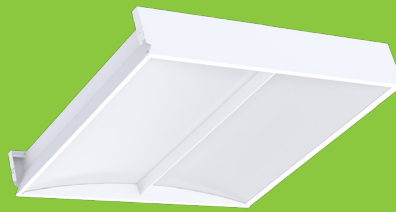

Visioneering's new OnCurve family of recessed troffers provide architectural appeal and uniform lighting for various spaces. These fully luminous troffers provide dynamic styling and high visual comfort with a soft curved lens and low glare illumination. OnCurve's concave and convex contemporary lens design offers configurability and versatility to any T-Bar and hard ceiling applications. These architectural troffers deliver best-in-class performance.

Example of 3 Concave's and 3 Convex's.

*DLC (DesignLights Consortium®) pending. *Built to ETL standards. ETL Listing pending.

OnCurve Family of Architectural Recessed Troffers

The OnCurve family of architectural recessed troffers consists of 3 unique designs to enhance any space. The Concave lens provides added glare control while the center spine option adds a unique architectural appeal and point of interest. The Convex lens introduces an even glow and subtle curve into a, otherwise, flat ceiling surface.

Concave Lens

Concave Lens with Center Spine*
*Color options available

Convex Lens

Enhance the design

Select the Center spine configuration to increase the design appeal. Custom colors are also available to compliment your existing palette or just to add a little personality to your architectural space.

Styles	Available Sizes		
	2x2	1x4	2x4
Concave Lens 	✓	✓	✓
Concave Lens w/Center Spine 	✓	✓	✓
Convex Lens 	✓		

You've Got Control!

The OnCurve luminaires provide either integral room side* or plenum side controls along with other control options below, such as: