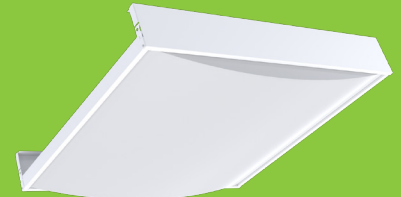

Visioneering's new OnCurve family of recessed troffers provide architectural appeal and uniform lighting for various spaces. These fully luminous troffers provide dynamic styling and high visual comfort with a soft curved lens and low glare illumination. OnCurve's concave and convex contemporary lens design offers configurability and versatility to any T-Bar and hard ceiling applications. These architectural troffers deliver best-in-class performance.

Example of 3 Concave's and 3 Convex's.

*DLC (DesignLights Consortium®) pending. *Built to ETL standards. ETL Listing pending.

OnCurve Family of Architectural Recessed Troffers

The OnCurve family of architectural recessed troffers consists of 3 unique designs to enhance any space. The Concave lens provides added glare control while the center spine option adds a unique architectural appeal and point of interest. The Convex lens introduces an even glow and subtle curve into a, otherwise, flat ceiling surface.

Concave Lens

Concave Lens with Center Spine*
*Color options available

Convex Lens

Enhance the design

Select the Center spine configuration to increase the design appeal. Custom colors are also available to compliment your existing palette or just to add a little personality to your architectural space.

Styles	Available Sizes		
	2x2	1x4	2x4
Concave Lens 	✓	✓	✓
Concave Lens w/Center Spine 	✓	✓	✓
Convex Lens 	✓		

You've Got Control!

The OnCurve luminaires provide either integral room side* or plenum side controls along with other control options below, such as: