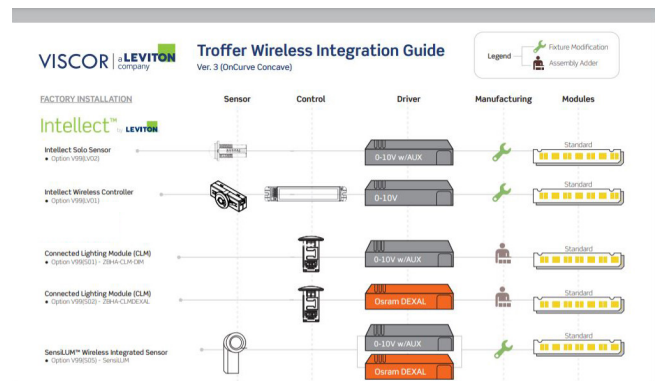

Styles	Available Sizes		
	2x2	1x4	2x4
Concave Lens 	✓	✓	✓
Concave Lens w/Center Spine 	✓	✓	✓
Convex Lens 	✓		

You've Got Control!

The OnCurve luminaires provide either integral room side* or plenum side controls along with other control options below, such as:

- Wireless switching
- Occupancy sensing
- Daylight harvesting
- Fixture or Group level control
- Time of day scheduling

For other available lighting options:
Call your local Viscor Representative or visit www.viscor.com

Refer to Wireless Integration Guide for complete details on the available controls.
*Concave Lens Only.

Viscor Inc.

35 Oak St., Toronto, ON M9N 1A1

tel 416-245-7991 **fax** 416-245-4778

customer service line (8:30AM-5:00PM EST Monday-Friday)