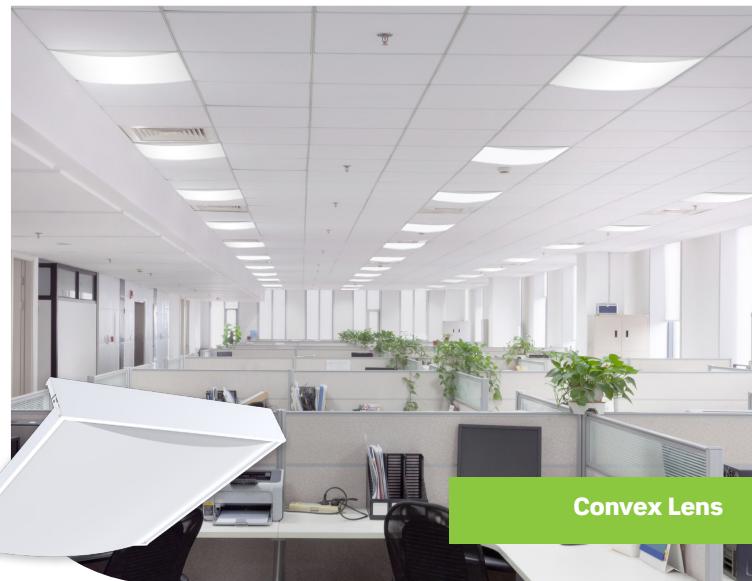

Visioneering's new OnCurve family of recessed troffers provide architectural appeal and uniform lighting for various spaces. These fully luminous troffers provide dynamic styling and high visual comfort with a soft curved lens and low glare illumination. OnCurve's concave and convex contemporary lens design offers configurability and versatility to any T-Bar and hard ceiling applications. These architectural troffers deliver best-in-class performance.

Features:

- Fully luminous aperture
- Even and consistent illumination
- Enhanced glare control (UGR as low as 15)
- Quality Contractor-friendly polycarbonate lens
- Best-in-class performance
- Field-serviceable

*Pending

OnCurve provides clean curves and dynamic styling

OnCurve's clean lines will enhance the architectural appeal of office areas, retail stores, classrooms, hospitals, nursing homes, hospitality, and new construction spaces. The concave and convex lens options can be utilized individually to create a clean and subtle look or combined to deliver a truly architectural design.