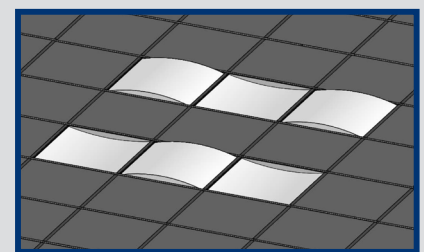

Visioneering's new OnCurve family of recessed troffers provide architectural appeal and uniform lighting for various spaces. These fully luminous troffers provide dynamic styling and high visual comfort with a soft curved lens and low glare illumination. OnCurve's concave and convex contemporary lens design offers configurability and versatility to any T-Bar and hard ceiling applications. These architectural troffers deliver best-in-class performance.

*Pending

OnCurve provides clean curves and dynamic styling

OnCurve's clean lines will enhance the architectural appeal of office areas, retail stores, classrooms, hospitals, nursing homes, hospitality, and new construction spaces. The concave and convex lens options can be utilized individually to create a clean and subtle look or combined to deliver a truly architectural design.

Example of 3 Concave's and 3 Convex's.

*DLC (DesignLights Consortium®) pending. *Built to ETL standards. ETL Listing pending.

OnCurve Family of Architectural Recessed Troffers

The OnCurve family of architectural recessed troffers consists of 3 unique designs to enhance any space. The Concave lens provides added glare control while the center spine option adds a unique architectural appeal and point of interest. The Convex lens introduces an even glow and subtle curve into a, otherwise, flat ceiling surface.