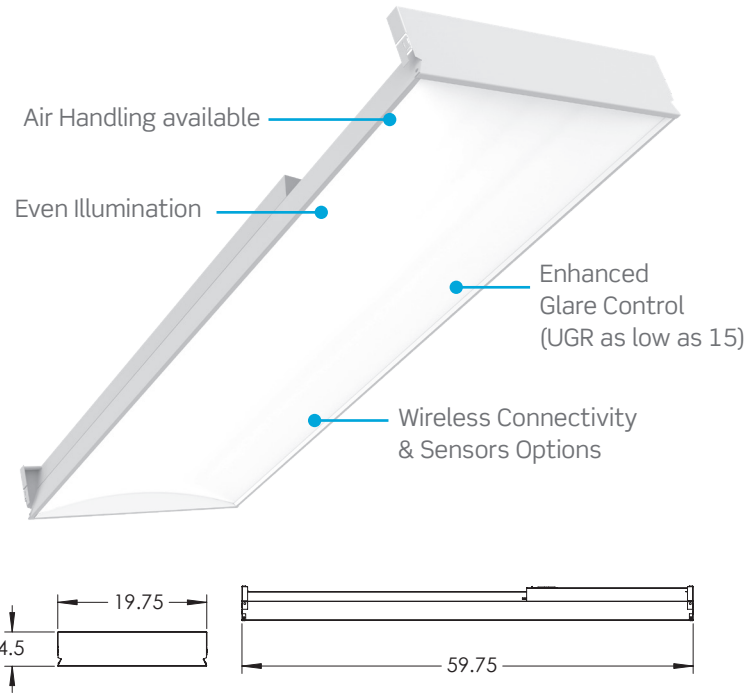

OnCurve

Concave 20x60 architectural troffer provides even illumination.

Visioneering's new OnCurve family of recessed troffers provide architectural appeal and uniform lighting for various spaces. With a UGR as low as 15, these fully luminous troffers provide dynamic styling and high visual comfort with low glare illumination. OnCurve's concave contemporary lens design offers soft curves, configurability, and versatility to any T-Bar or hard ceiling application. These architectural troffers deliver best-in-class performance.

Features:

- Fully luminous aperture
- Even and consistent illumination
- Enhanced glare control (UGR as low as 15)
- Quality Contractor-friendly polycarbonate lens
- Best-in-class performance
- Field-serviceable

OnCurve provides clean curves and dynamic styling

OnCurve's clean lines will enhance the architectural appeal of office areas, retail stores, classrooms, hospitals, nursing homes, hospitality, and new construction spaces.

You've Got Control!

The OnCurve luminaires provide either integral room side* or plenum side controls along with other control options below, such as:

- Wireless switching
- Occupancy sensing
- Daylight harvesting
- Fixture or Group level control
- Time of day scheduling

For other available lighting options:
Call your local Viscor Representative or visit www.viscor.com

Concave Lens (Center Spine Option Below)