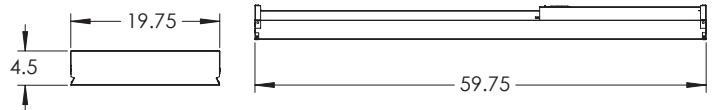

*DLC (DesignLights Consortium®) pending.
*Built to ETL standards. ETL Listing pending.

Concave Lens with Center Spine

Enhance the design

Select the Center spine configuration to increase the design appeal. Custom colors are also available to compliment your existing palette or just to add a little personality to your architectural space.