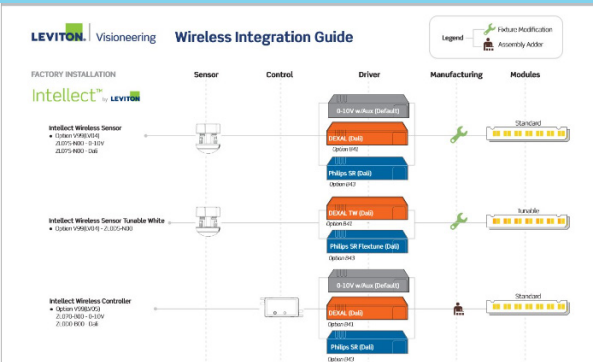

You've Got Control!

The OnCurve luminaires provide either integral room side* or plenum side controls along with other control options below, such as:

- Wireless switching
- Occupancy sensing
- Daylight harvesting
- Fixture or Group level control
- Time of day scheduling

For other available lighting options:
Call your local Viscor Representative or visit www.viscor.com

Concave Lens (Center Spine Option Below)

Enhance the design

Select the Center spine configuration to increase the design appeal. Custom colors are also available to compliment your existing palette or just to add a little personality to your architectural space.

Refer to *Wireless Integration Guide* for complete details on the available controls. *Concave Lens Only.