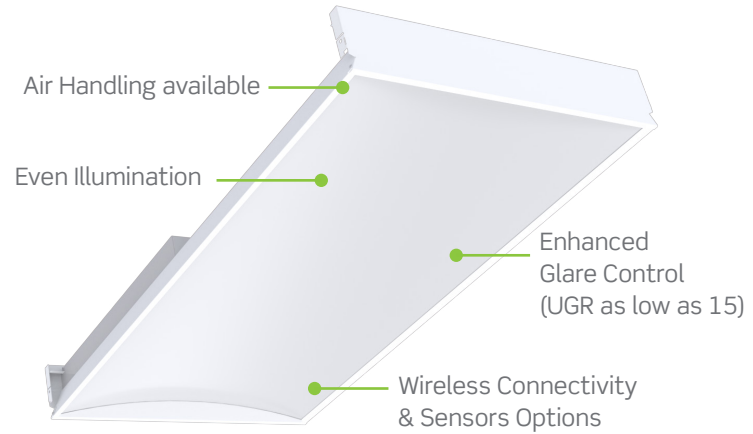

OnCurve

Concave 20x60 architectural troffer provides even illumination.

Visioneering's new OnCurve family of recessed troffers provide architectural appeal and uniform lighting for various spaces. With a UGR as low as 15, these fully luminous troffers provide dynamic styling and high visual comfort with low glare illumination. OnCurve's concave contemporary lens design offers soft curves, configurability, and versatility to any T-Bar or hard ceiling application. These architectural troffers deliver best-in-class performance.

Features:

- Fully luminous aperture
- Even and consistent illumination
- Enhanced glare control (UGR as low as 15)
- Quality Contractor-friendly polycarbonate lens
- Best-in-class performance
- Field-serviceable

OnCurve provides clean curves and dynamic styling

OnCurve's clean lines will enhance the architectural appeal of office areas, retail stores, classrooms, hospitals, nursing homes, hospitality, and new construction spaces.

*DLC (DesignLights Consortium®) pending.
*Built to ETL standards. ETL Listing pending.

Concave Lens with Center Spine