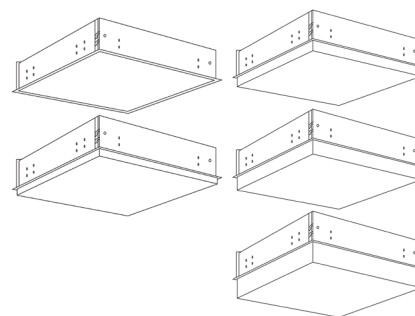

Quadra Drop Lens

Designed for Commercial & Architectural Applications

Visioneering's Quadra Architectural Drop Lens luminaire is fabricated with an opal white acrylic lens designed for even illumination across the entire surface. The Quadra is available in flush mount, 1", 2", 3" or 4" drop lens options. It's ideal for office lounge areas, hotels, hallways, lobbies, and retail applications. Our Quadra luminaire features clean and crisp corners with no visible hardware which enhances the architectural appeal of any modern space.

The Quadra is specifically designed for recessed applications and rated to deliver L80 performance, over 50,000 hours.

Specifications:

- Lumen Packages: 2000 / 3000 / 4000
- Enhanced, uniform lighting delivers an even, balanced amount of light
- Standard low voltage dimming (0-10v)
- For use in insulated ceilings
- Drop Lens Sizes: 1, 2, 3, and 4 inches
- Available with a flush lens
- Designed for T-Bar applications
- Flange kit available for hard ceilings

Features:

- 1 Opal White Acrylic Lens
- 2 Flush Mount or 4 Drop Options
- 3 L80 Performance (Over 50,000 hrs. of life)

Options & Adders:

- Tunable White
- Emergency Battery Pack
- Flange Kit Available for Hard Ceilings