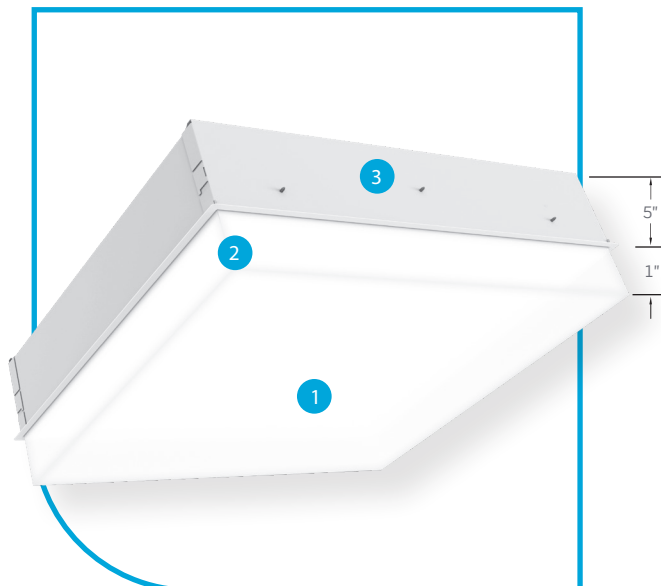

Quadra Drop Lens

Designed for Commercial & Architectural Applications

Visioneering's Quadra Architectural Drop Lens luminaire is fabricated with an opal white acrylic lens designed for even illumination across the entire surface. The Quadra is available in flush mount, 1", 2", 3" or 4" drop lens options. It's ideal for office lounge areas, hotels, hallways, lobbies, and retail applications. Our Quadra luminaire features clean and crisp corners with no visible hardware which enhances the architectural appeal of any modern space.

The Quadra is specifically designed for recessed applications and rated to deliver L80 performance, over 50,000 hours.

Specifications:

- Lumen Packages: 2000 / 3000 / 4000
- Enhanced, uniform lighting delivers an even, balanced amount of light
- Standard low voltage dimming (0-10v)
- For use in insulated ceilings
- Drop Lens Sizes: 1, 2, 3, and 4 inches
- Available with a flush lens
- Designed for T-Bar applications
- Flange kit available for hard ceilings

Features:

- 1 Opal White Acrylic Lens
- 2 Flush Mount or 4 Drop Options
- 3 L80 Performance (Over 50,000 hrs. of life)

Options & Adders:

- Tunable White
- Emergency Battery Pack
- Flange Kit Available for Hard Ceilings