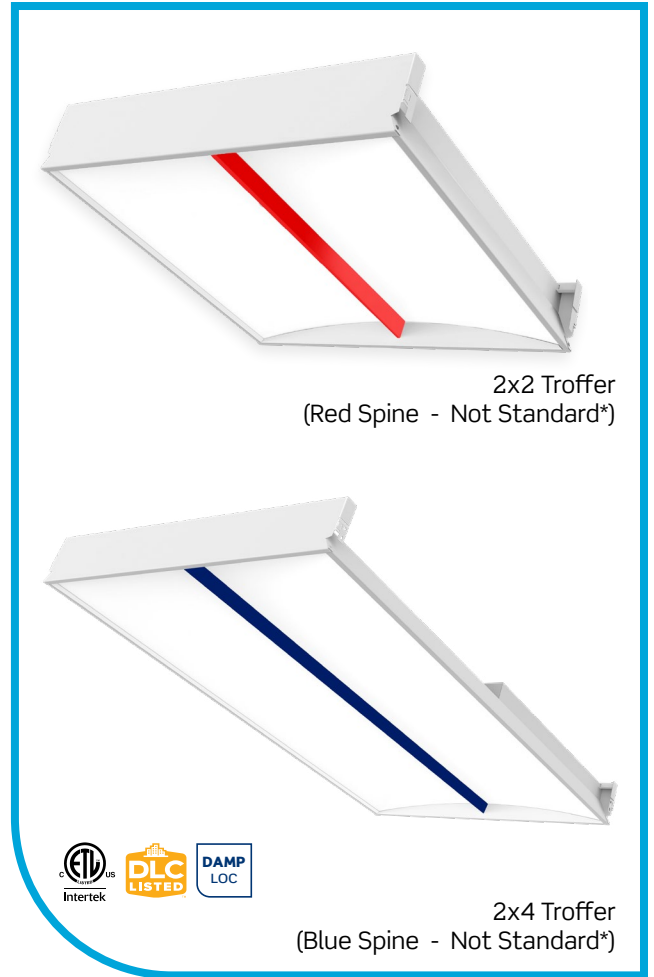

OnCurve

Wayfinding made easier with the OnCurve Spine Option

Visioneering's new OnCurve luminaire combines a fully luminous concave lens and enhanced center spine with a color option to create a perfect wayfinding solution. OnCurve's center spine color option can be matched with specified RAL colors to be used for various wayfinding applications. The OnCurve offers dynamic styling and high visual comfort with a soft curved lens and low glare illumination.

This fully illuminated architectural troffer delivers best-in-class performance and uniform lighting for various spaces.

Features:

- Color spine option
- Matchable specified RAL colors
- Fully luminous aperture
- Even and consistent illumination
- Enhanced glare control (UGR as low as 15)
- Field-serviceable

Enhanced Design

OnCurve's concave contemporary lens design offers configurability and versatility to any T-Bar and hard ceiling applications and is available in the following sizes 1x4, 2x2 and 2x4.

*Minimum order quantities may apply, consult factory for details.