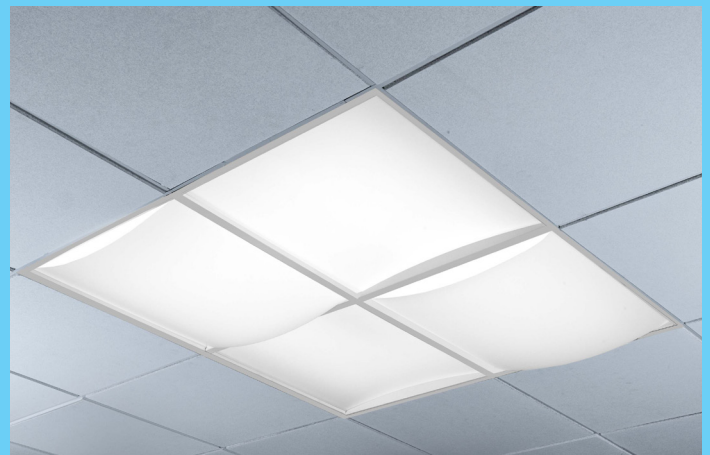

OnCurve Wave

Why make a splash, when you can make a Wave!

Make waves of architectural flare with Visioneering's new OnCurve Wave. The Wave features a combination of curved convex and concave lenses that bring organic flow and modern styling to any architectural space. Create a grand ceiling visual with the 4x4 and, for a more refined appearance, incorporate the 2x4.

Features:

- Fully luminous apertures
- Even low-glare illumination
- 2x4 and 4x4 configuration
- Standard low voltage dimming (0-10v, 1%)
- For use in insulated T-Bar ceilings

The OnCurve Wave will enhance the look of your space providing modern aesthetics coupled with optimal illumination. These fully luminous troffers provide dynamic styling and high visual comfort with soft curved lenses and low glare illumination.

Design a contemporary ceiling configuration using our OnCurve series of luminaires or a simplified look by using just one.

*DLC (DesignLights Consortium®) pending.