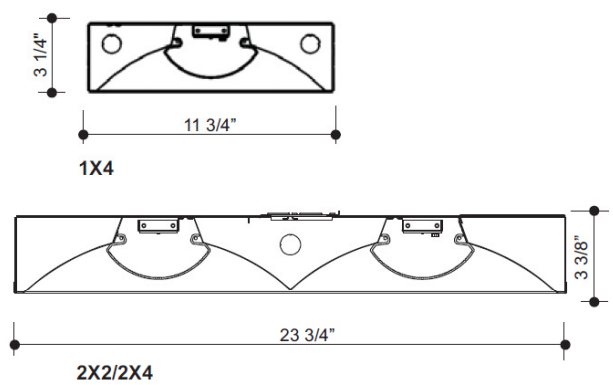

*Consult factory for 347v availability **Consult Factory

Dimensions

Back View

Side View

End Views

MODEL	NOMINAL LENGTH	A
1x4	12"	47 3/4"
2x2	24"	23 3/4"
2x4	48"	47 3/4"

201509A

Specifications and dimensions subject to change without notice. Consult your representative or www.viscor.com for additional information.