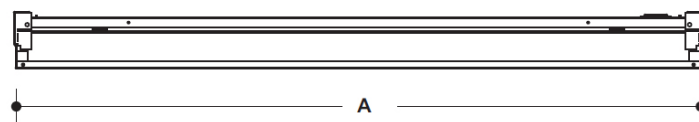

*Consult factory for 347v availability **Consult Factory

Dimensions

Back View

Side View

End Views

MODEL	NOMINAL LENGTH	A
1x4	12"	47 3/4"
2x2	24"	23 3/4"
2x4	48"	47 3/4"

201509A

Specifications and dimensions subject to change without notice. Consult your representative or www.viscor.com for additional information.