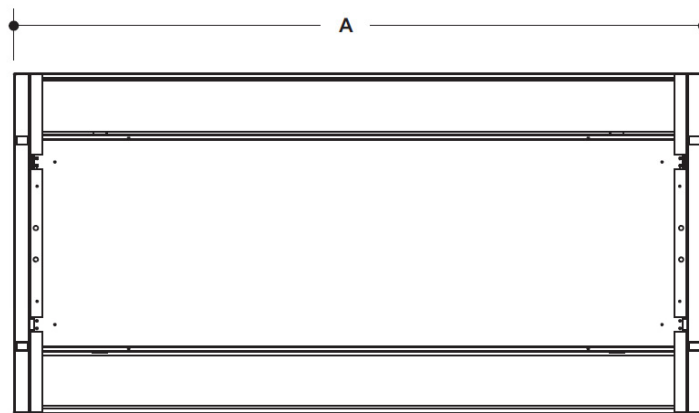

Features:

- Shallow design
- Enhanced, uniform light distribution
- Extruded acrylic lenses
- Standard low voltage dimming (0-10v)
- 80+ CRI
- 1600 – 6500 Lumens
- Available in 1x1, 1x4, 2x2 and 2x4

Specifications:

*Consult factory for 347v availability **Consult Factory

Dimensions

Back View

Side View

End Views

MODEL	NOMINAL LENGTH	A
1x4	12"	47 3/4"
2x2	24"	23 3/4"
2x4	48"	47 3/4"

201509A

Specifications and dimensions subject to change without notice. Consult your representative or www.viscor.com for additional information.