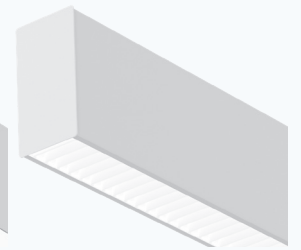

LMEZ 3

Architectural Linear Lighting with multiple lens options.

Visioneering's LMEZ 3 (Direct/Indirect) linear architectural luminaire features multiple configurations and options suited for applications such as offices, classrooms, libraries, retail stores, supermarkets and more.

This suspended mount luminaire provide general illumination in both the horizontal and vertical planes. They are suitable for individual suspension or continuous rows where direct/indirect linear lighting is desired.

Multiple lens options to select from:

Lay-in Lens
(Standard)

Regressed Lens
(P33 Option)

Inverted-V Lens
(P119 Option)

Drop Lens
(P95 Option)

Straight Blade Louver
(L42 Option - White)
(L44 Option - Silver Gray)

Hidden in Plain Sight!

Viscor's black optics allow the true aesthetics of your architectural space to take center stage. Visible when you need light, invisible when you don't. Fixtures seamlessly integrate into the room's design providing even illumination when required and disappearing into the architecture when not.