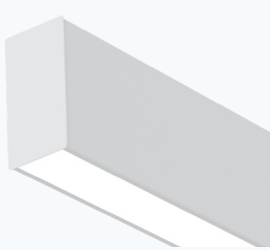

LMEZ 3

Architectural Linear Lighting with multiple lens options.

Visioneering's LMEZ 3 (Direct/Indirect) linear architectural luminaire features multiple configurations and options suited for applications such as offices, classrooms, libraries, retail stores, supermarkets and more.

This suspended mount luminaire provide general illumination in both the horizontal and vertical planes. They are suitable for individual suspension or continuous rows where direct/indirect linear lighting is desired.

Multiple lens options to select from:

Lay-in Lens
(Standard)

Regressed Lens
(P33 Option)

Inverted-V Lens
(P119 Option)

Drop Lens
(P95 Option)

Straight Blade Louver
(L42 Option - White)
(L44 Option - Silver Gray)

Hidden in Plain Sight!

Viscor's black optics allow the true aesthetics of your architectural space to take center stage. Visible when you need light, invisible when you don't. Fixtures seamlessly integrate into the room's design providing even illumination when required and disappearing into the architecture when not.