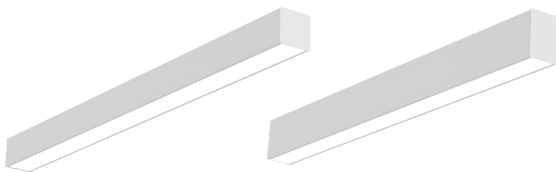

LMEZ 3

Architectural Linear Lighting showcasing simplicity with versatility.

Visioneering's LMEZ 3 linear architectural luminaires combine clean lines and contemporary design with low-maintenance performance. The LMEZ 3 Square (Direct) and LMEZ 3 (Direct/Indirect) profiles feature multiple configurations and options suited for applications such as offices, classrooms, libraries, retail stores, supermarkets and more.

These precision formed steel suspended mount luminaires provide general illumination in both the horizontal and vertical planes. They are suitable for individual suspension or continuous rows where direct or direct/indirect linear lighting is desired.

Highlights:

- Continuous low voltage 0-10V dimming to 1%
- Lumen output up to 1500 lumens per foot
- 3" width
- Light weight and easy to install
- Lay-in optics for hassle-free servicing

Glare reducing straight blade louvers

LMEZ 3 Square (Direct)

LMEZ 3 (Direct/Indirect)