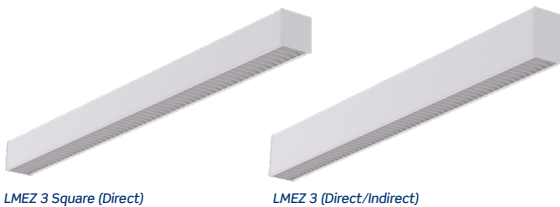

LMEZ 3

Architectural Linear Lighting showcasing simplicity with versatility.

Visioneering's LMEZ 3 linear architectural luminaires combine clean lines and contemporary design with low-maintenance performance. The LMEZ 3 Square (Direct) and LMEZ 3 (Direct/Indirect) profiles feature multiple configurations and options suited for applications such as offices, classrooms, libraries, retail stores, supermarkets and more.

These precision formed steel suspended mount luminaires provide general illumination in both the horizontal and vertical planes. They are suitable for individual suspension or continuous rows where direct or direct/indirect linear lighting is desired.

Highlights:

- Continuous low voltage 0-10V dimming to 1%
- Lumen output up to 1500 lumens per foot
- 3" width
- Light weight and easy to install
- Lay-in optics for hassle-free servicing

Glare reducing straight blade louvers

LMEZ 3 Square (Direct)

Features:

LMEZ 3 Square (Direct)

- 3" x 3" profile
- Compact Square Design
- Even direct illumination

LMEZ 3 (Direct/Indirect)

Lay-in Lens (Standard)

Regressed Lens (P33 Option)

Inverted-V Lens (P119 Option)