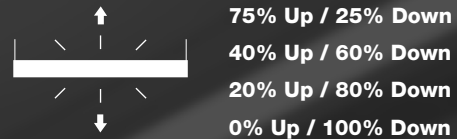

Multiple Distribution Configurations