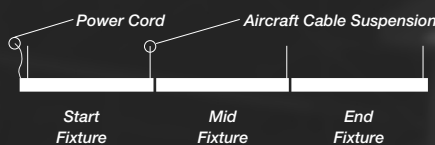

Product Features

Linear & Oval Aperture designs

Multiple Distribution Configurations

Row Mounting Configurations

Integrated Wireless Control Options ^{IoT}