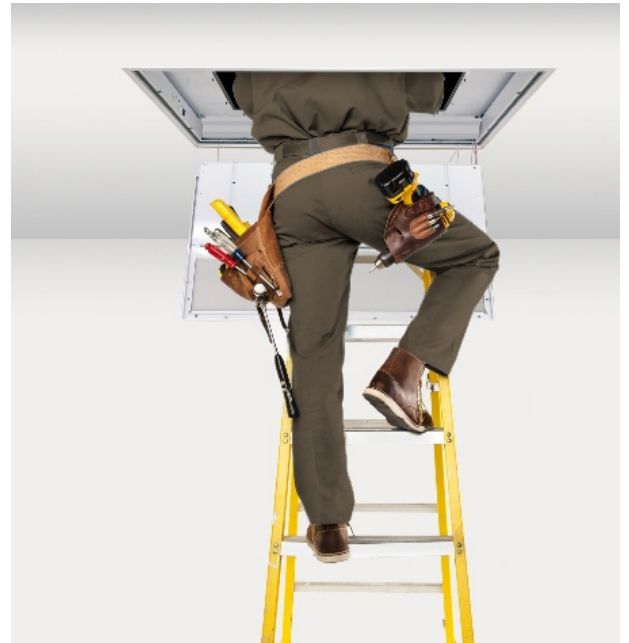

VRUo-Plenum Access

Illuminate with Confidence, Defend Against Vandalism.

The VRUo-Plenum Access luminaire is part of the VRU family series by Certolux. This vandal-resistant specification-grade recessed luminaire provides access above the ceiling, through the fixture. Designed with both functionality and security in mind, VRUo is engineered to withstand the toughest environments while providing superior illumination.

The luminaire also features tamper resistant fasteners to protect from unauthorized fixture penetration and security lenses to maximize impact resistance and is intended for flanged, grid, or security ceilings. The full assembly is tested to exceed the rating of IK10 for impact resistance.

Its robust construction ensures durability and safety in various environments such as

- Public Spaces: Ideal for transit stations, schools, and public restrooms where vandalism is a concern
- Institutional Settings: Suitable for hospitals, correctional facilities, and other institutions where safety and security are paramount.

Highlights:

- Easy access
- Less cleanup - back in service quickly
- Located near where you need to work
- Lower cost than security access panels
- No added installation labor

Available sizes: 2x2 | 2x4