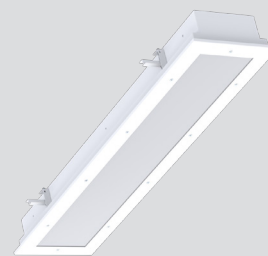

## Recessed Ceiling Luminaire with Ligature Resistant Construction

The VRU-LRC series by Certolux is a recessed luminaire designed to resist ligature and intentional abuses. Developed from our popular VRU series the VRU-LRC model are found in the Guide and accepted for use in high-risk areas. They utilize tamper resistant hardware and durable polycarbonate lensing are standard.

The one-piece overlapping door seals directly to the ceiling and provides a durable yet clean appearance.

The mounting is intended for flanged/drywall or security ceilings. Most models designed to provide comfortable ambient lighting capable of fixed white, simple tunable white or Bios™ dynamic or static circadian lighting. An optional amber night light can facilitate bed-check without disturbing the patient.

### Built for Durability

- Heavy Gauge Construction
- Tamper Resistant Hardware
- Polycarbonate lensing
- Security ceilings ready

1x4

2x4