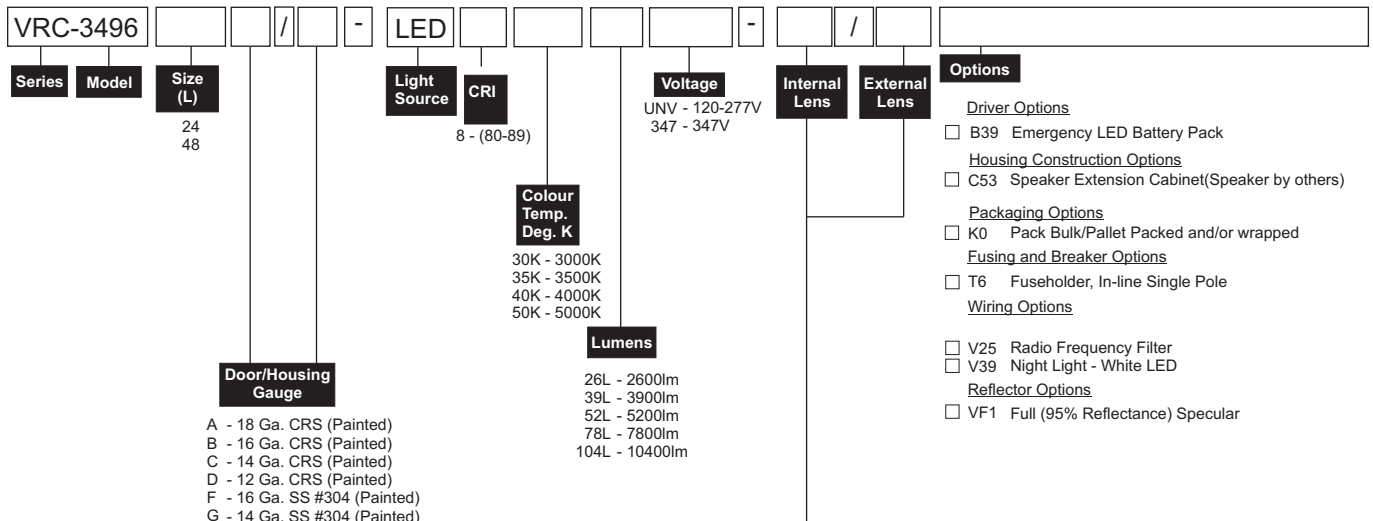

Ordering

1. **Door/Housing Gauge**
2. A - 18 Ga. CRS (Painted)
   - B - 16 Ga. CRS (Painted)
   - C - 14 Ga. CRS (Painted)
   - D - 12 Ga. CRS (Painted)
   - F - 16 Ga. SS #304 (Painted)
   - G - 14 Ga. SS #304 (Painted)
   - J - 16 Ga. SS #304 (#4 Brushed)**
   - K - 14 Ga. SS #304 (#4 Brushed)**
3. ** Not Available as Housing Material

1. **Lumens**
2. 26L - 2600lm
   - 39L - 3900lm
   - 52L - 5200lm
   - 78L - 7800lm
   - 104L - 10400lm

1. **Options**
2. ☐ Driver Options
     - B39 Emergency LED Battery Pack
   - ☐ Housing Construction Options
     - C53 Speaker Extension Cabinet(Speaker by others)
   - ☐ Packaging Options
     - K0 Pack Bulk/Pallet Packed and/or wrapped
   - ☐ Fusing and Breaker Options
     - T6 Fuseholder, In-line Single Pole
   - ☐ Wiring Options
     - V25 Radio Frequency Filter
     - V39 Night Light - White LED
   - ☐ Reflector Options
     - VF1 Full (95% Reflectance) Specular

Model Numbers relate to specific designs, refer to product photo and Dimension sections for additional details.

Lumen/System Watts

Size	Lumens	System Watts
24	2600	25
	3900	45
	5200	47
48	2600	25
	5200	47
	7800	75
	10400	98

1. **Internal/External Lens**
2. P00 - None
   - P13 - .125 Prismatic Acrylic
   - P45 - .125 Clear Polycarbonate
   - P42 - .156 Prismatic Polycarbonate
   - P43 - .187 Prismatic Polycarbonate
   - P46 - .187 Clear Polycarbonate
   - P49 - .187 Clear Tempered Glass
   - P08 - .250 Clear Polycarbonate
   - P50 - .250 Clear Tempered Glass
   - P47 - .375 Clear Polycarbonate
   - P51 - .375 Clear Tempered Glass
   - P48 - .500 Clear Polycarbonate
   - P52 - .500 Clear Tempered Glass
   - P82 - .080 White Translucent Acrylic

Note: Maximum lens thickness combined is .625"

Vandal Resistant

Other options may be available consult factory.
Specifications and data subject to change without notice