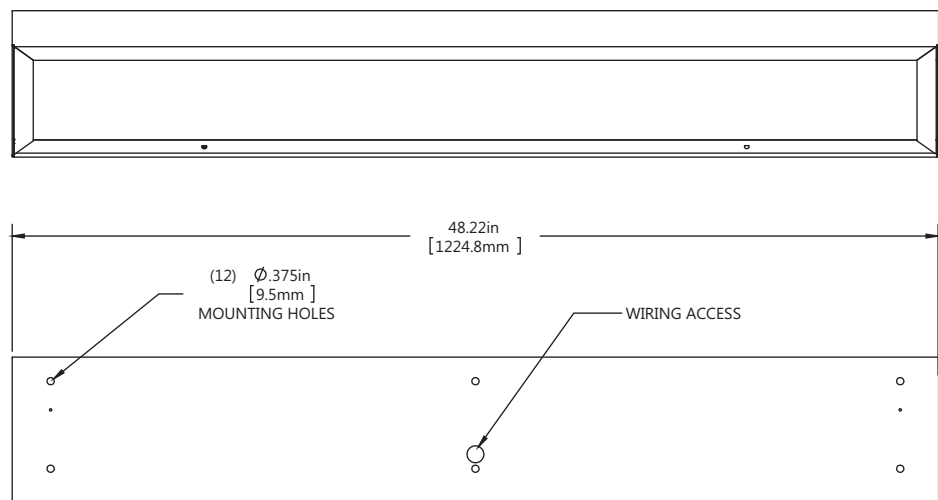

Hinge

Full length concealed piano style hinge with .500" knuckle and .125" pin (Pin is secured to knuckle) welded to door frame and fastened to backplate.

Lens and Lens Retention

Multiple lens choices for both fixture side and room facing side (see product ordering key for options). Lens maximum thickness .625".

Approvals

Approved to CSA and UL standards.

Vandal Resistant

Dimensions

CROSS SECTION

TOP/REAR VIEW

Project	
Type	
Date	
Product Code	
Approved by	

VRC 24,48 - Confinement