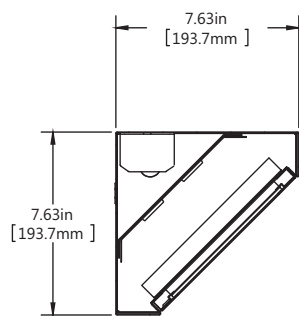

Dimensions

CROSS SECTION