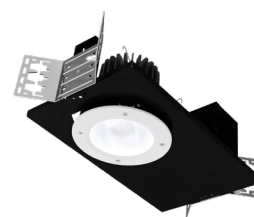

VRD - 4" & 6" Vandal Resistant Downlights

Robust Lighting for Demanding Environments.

Certolux's VRD downlights provide durable illumination and protection against physical abuse. These downlights are carefully engineered to withstand high abuse and tampering using a rugged construction and virtually unbreakable lensing choices.

VRD downlights are highly capable and are tested to IK10, the highest IK impact level. They are also certified for cleanability to NSF2 and carry a certified IP65 seal to remain clean, inside and out.

Experience the resilience of Certolux's VRD downlights, crafted to offer enduring illumination while withstanding physical abuse.

Features:

- Designed for use with metal security ceilings and other hard ceilings
- Delivered lumens: 1000 - 5,000 lm
- Rigid die cast trim
- Tamper Resistant Torx Screws
- IK10 Impact Rated
- NSF2 Splash Zone Certified
- IP65 rated sealed optical chamber
- Durable polycarbonate lenses
- Optional low voltage controller

Applications:

Public parks and Restrooms, Correctional Day Rooms, Entryways, Vestibules, Canopies

4-inch

6-inch

Shown here is a 6" downlight