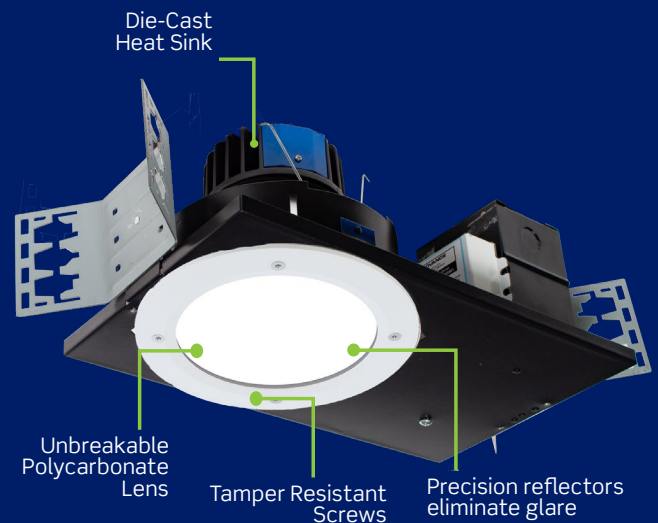

VRD - 4" & 6" Vandal Resistant Downlights

Robust Lighting for Demanding Environments.

Certolux's VRD downlights provide durable illumination and protection against physical abuse. These downlights are carefully engineered to withstand high abuse and tampering using a rugged construction and virtually unbreakable lensing choices.

VRD downlights are highly capable and are tested to IK10, the highest IK impact level. They are also certified for cleanability to NSF2 and carry a certified IP65 seal to remain clean, inside and out.

Experience the resilience of Certolux's VRD downlights, crafted to offer enduring illumination while withstanding physical abuse.

Features:

- Designed for use with metal security ceilings and other hard ceilings
- Delivered lumens: 1000 - 5,000 lm
- Rigid die cast trim
- Tamper Resistant Torx Screws
- IK10 Impact Rated
- NSF2 Splash Zone Certified
- IP65 rated sealed optical chamber
- Durable polycarbonate lenses
- Optional low voltage controller

Applications:

Public parks and Restrooms, Correctional Day Rooms, Entryways, Vestibules, Canopies

4-inch

6-inch

Shown here is a 6" downlight