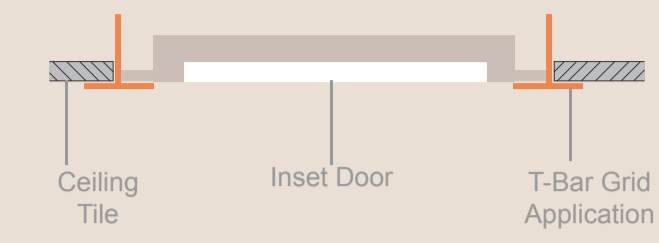

INSET DOOR

VRIG-3558 LED
FLU 1x4
2x2
2x4

O

O

O

O

O