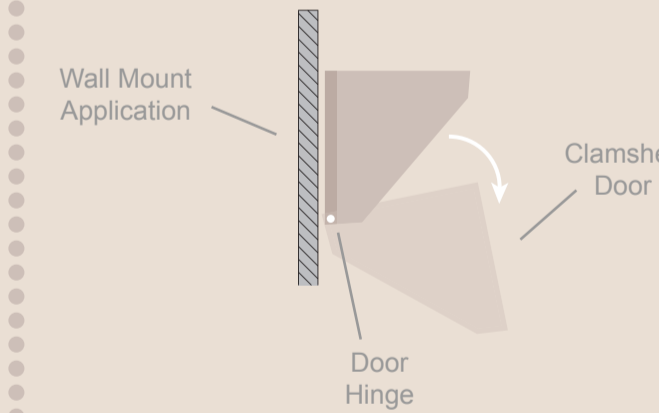

CLAMSHELL

VRS-3526 LED
CEILING FLU 1x4

O

O

O

VRS-3489 LED
CEILING FLU 1.5x2
1.5x4

O

O

O

VRS-3492 LED
CEILING FLU 1x4

O

O

O

O

VRS-4199 LED
CEILING 48"

O

O

VRS-4022 LED
CEILING FLU 1x2
1x4
2x2
2x4

O

O

O

O

O

O

O

VRC-3524 LED
CORNER FLU 24"
48"

O

O

O

O

VRWB-3551 LED
WALL FLU 1x1
1x2
1x4

O

O

O

VRW-3591 LED
WALL FLU 1x1
1x2
1x4

O

O

O

WRAP

OR

VRSE-3556 LED
CEILING FLU 24"
48"
96"

S

VRSE-3556 LED
WALL FLU 24"
48"
96"

VRS-4091 LED
CEILING FLU 24"
48"

S