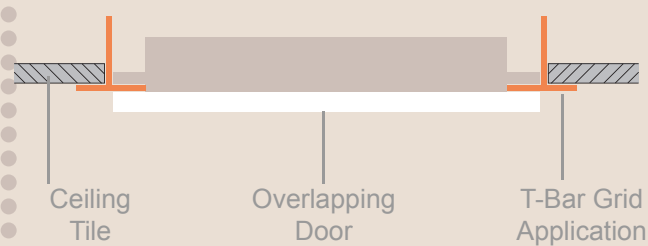

CLEANROOM

S - standard
O - optional
Consult spec sheets
for additional options

WET
LOCATION

IP65

IP66

IP67

NEMA 4X

PSI
HOSEDOWN

HAZ
LOC XH

NSF X5

RECESSED

OVERLAPPING DOOR

GRID
T-BAR

CRG-3522

1x1
2x2
2x4

5-8

S

S

O

CRGP-3898
PERF BASKET

1x4
2x4

5-8

S

O

SAFG-3755
TIG WELDED

1x4
2x2
2x4

4-8

S

S

S

O

O