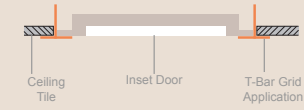

INSET DOOR

VRIG-3558

LED
FLO

1x4
2x2
2x4

O

O

O

O

O