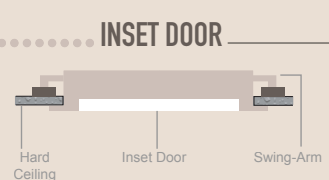

FLANGED HARD CEILING

MD1IF-3792

1x4
2x2
2x4

SURFACE

INSET DOOR

MD1IS-3799

1x4
2x2
2x4

S - standard
O - optional
Consult spec sheets
for additional options