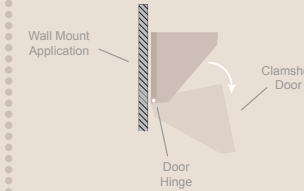

CLAMSHELL

VRS-3526
CEILING

LED
FLO

1x4

O

O

O

VRS-3489
CEILING

LED
FLO

1.5x2
1.5x4

O

O

O

VRS-3492
CEILING

LED
FLO

1x4

O

O

O

O

VRS-4199
CEILING

LED

48"

O

O

VRS-4022
CEILING

LED
FLO

1x2
1x4
2x2
2x4

O

O

O

O

O

O

VRC-3524
CORNER

LED
FLO

24"
48"

O

O

O

VRWB-3551
WALL

LED
FLO

1x1
1x2
1x4

O

O

O

VRW-3591
WALL

LED
FLO

1x1
1x2
1x4

O

O

O