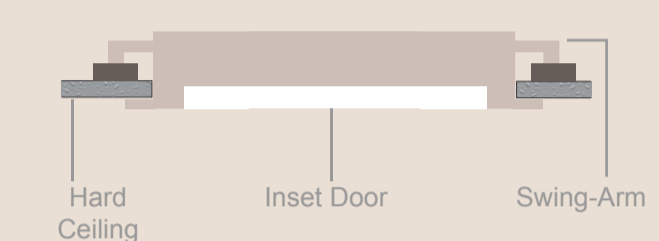

INSET DOOR

VRIF-3497 LED
MOUNTING HOLES FLU 1x4
2x2
2x4

O

O

O

O

O

VRIF-4104 LED
SWING ARMS 2x2
2x4

O

O

O

O

O

VRIF-3794 LED
SWING ARMS FLU 1x1
1x4
2x2
2x4

O

O

O

O

O