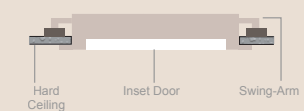

O

O

O

O

INSET DOOR

VRIF-3497
MOUNTING HOLES

LED
FLO

1x4
2x2
2x4