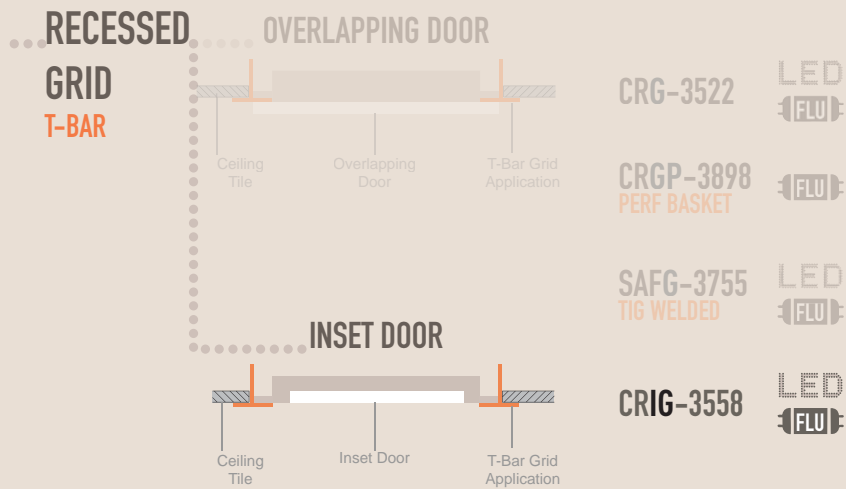

CERTOLUX™

PRODUCT SELECTION GUIDE

NOT SURE WHICH CERTOLUX PRODUCT YOU NEED?

SEARCH BY INSTALLATION & CONSTRUCTION

SEARCH BY CLASSIFICATION