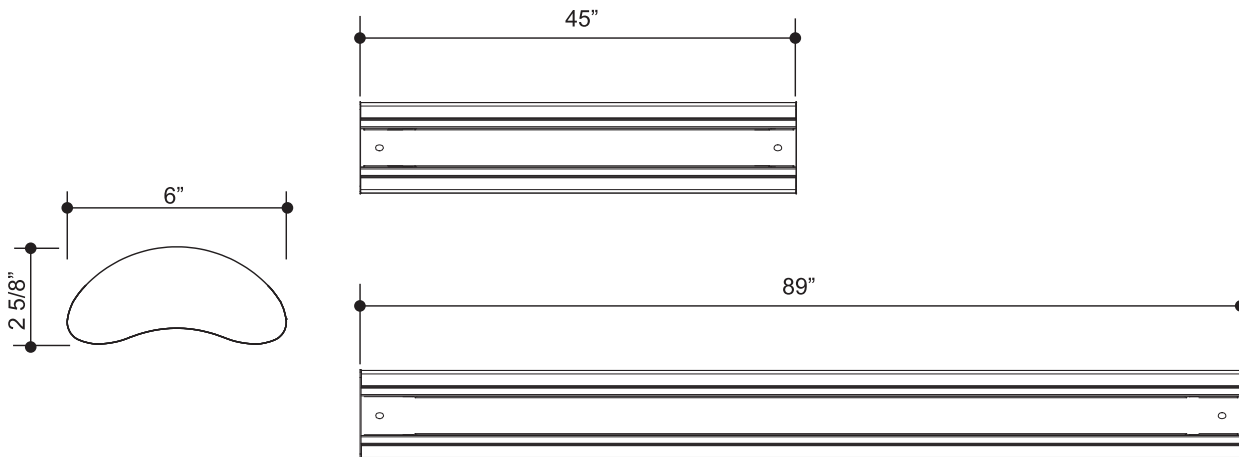

Dimensions

Project
Type
Date
Cat #

ALLURA B LED Linear Pendant B

Premium-Grade Pendant-Mounted Linear Luminaire

Photometrics

0° —————
90° - - - - -
30% UP / 70% DOWN
Data is based on:
ALRB48-LED840K060LUNV