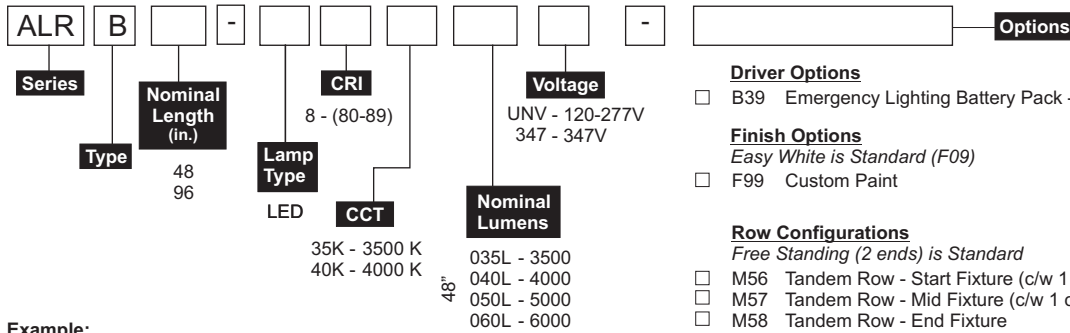

Project
Type
Date
Cat #

ALLURA B LED Linear Pendant B

Premium-Grade Pendant-Mounted Linear Luminaire

Photometrics

0° —————
90° - - - - -
30% UP / 70% DOWN
Data is based on:
ALRB48-LED840K060LUNV

Zonal Lumens Summary

Zone	Lumens	% Fixture
0°-30°	754	11.8
0°-90°	4434	69.3
90°-130°	1360	21.2
90°-180°	1968	30.7
0°-180°	6402	100

Nominal Size	Nominal Lumens	Watts
48	035L	29
	040L	34
	050L	43
	060L	51
96	070L	58
	080L	68
	100L	86
	120L	102

Luminance Data (CD/M²)

Vertical Angle	0°	45°	90°
45°	4803	5990	7663
55°	4533	6356	8944
65°	4143	6950	10777
75°	3616	8340	13828
85°	2170	12086	20192

ARCHITECTURAL LIGHTING

Ordering

Example:

ALRB48-LED840K060LUNV

Custom configurations available.
Specifications and data subject to change without notice. Consult factory.

Driver Options

- ☐ B39 Emergency Lighting Battery Pack - LED

Finish Options

- Easy White is Standard (F09)
- ☐ F99 Custom Paint

Row Configurations

- Free Standing (2 ends) is Standard
- ☐ M56 Tandem Row - Start Fixture (c/w 1 connector)
- ☐ M57 Tandem Row - Mid Fixture (c/w 1 connector)
- ☐ M58 Tandem Row - End Fixture

Wiring Options

- ☐ V92 Daylight/Occupancy Sensor - Philips EasySense

Mounting Accessories (Ordered Separately)

- ☐ KIT00124 CABLE SUSPENSION POWER FEED KIT 48IN.
  (for additional power feed cables)

Row Configurations